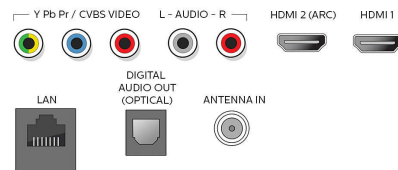

- Ease of Installation: Autostore
- Multimedia: auto slideshow, USB media browser

Multimedia Applications

- Multimedia connections: USB memory class device
- Playback Formats: MP3, JPEG Still pictures, MPEG1, MPEG2, H.264/MPEG-4 AVC, H.265/HEVC, AAC, WAVE, AC3, MPEG4

Tuner/Reception/Transmission

- Aerial Input: 75 ohm F-type
- TV system: ATSC, NTSC
- Video Playback: NTSC
- Tuner bands: UHF, VHF

Connectivity

- Other connections: Ethernet, Headphone out, Wireless LAN 802.11ac MIMO
- EasyLink (HDMI-CEC): One touch play, Power status, System info (menu language), Remote control pass-through, System audio control, System standby
- Audio Output - Digital: Optical (TOSLINK)
- AV 1: Shared audio L/R in, CVBS/YPbPr
- USB: USB
- HDMI 1: Shared audio L/R in, HDMI
- HDMI 2: Shared audio L/R in, HDMI (Audio Return Channel)
- HDMI 3: HDMI, Shared audio L/R in

Power

- Mains power: 120V/60Hz
- Power consumption: 125 W
- Standby power consumption: < 0.5W
- Ambient temperature: 5°C to 40°C (41°F to 104°F)

Dimensions

- Product weight (lb): 21.6 lb
- Box height (inch): 29.4 inch
- Box width (inch): 51.2 inch
- Box depth (inch): 6.4 inch
- Wall mount compatible: 300 x 200 mm
- Set Width (inch): 44.2 inch
- Set Height (inch): 26.1 inch
- Set Depth (inch): 3.5 inch
- Set width (with stand) (inch): 44.2 inch

Connections

Side

Rear

Issue date 2023-12-11

Version: 4.0.1

UPC: 6 09585 25043 7

© 2023 Koninklijke Philips N.V.
All Rights reserved.

Specifications are subject to change without notice.
Trademarks are the property of Koninklijke Philips N.V.
or their respective owners.

www.philips.com