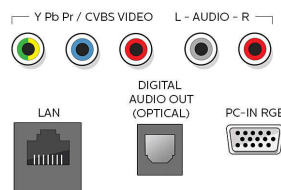

Side

Issue date 2023-12-11

Version: 6.1.1

UPC: 6 09585 24977 6

© 2023 Koninklijke Philips N.V.
All Rights reserved.

Specifications are subject to change without notice.
Trademarks are the property of Koninklijke Philips N.V.
or their respective owners.

www.philips.com

Accessories

- Included accessories: Table top stand, Quick start guide, User Manual, Remote Control, Batteries for remote control, Screws
- Power cord: 59.05 inch

Network Services

- NetTV Apps: Netflix, Pandora, Vudu, YouTube, Cinema Now, Hotlist, Samba, Xumo
- Network Features: Home Network, Wireless Screencasting

* This product was produced prior to FCC Enhanced Accessibility rule going into effect, older production may not have Enhanced Accessibility features. Please look for the "Enhanced Accessibility" logo on the packaging of the product before purchasing if you need Enhanced Accessibility features.