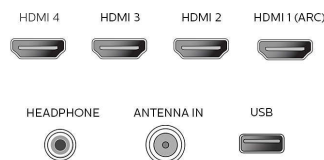

Tuner/Reception/Transmission

- Aerial Input: 75 ohm F-type
- TV system: ATSC, NTSC
- Video Playback: NTSC
- Tuner bands: UHF, VHF

Connectivity

- Other connections: Ethernet, Headphone out, PC-In VGA, Wireless LAN 802.11ac MIMO
- EasyLink (HDMI-CEC): One touch play, Power status, System info (menu language), Remote control pass-through, System audio control, System standby
- Audio Output - Digital: Optical (TOSLINK)
- AV 1: Shared audio L/R in, CVBS/YpPr
- USB: USB
- HDMI 1: Shared audio L/R in, HDMI (Audio Return Channel)
- HDMI 2: HDMI, Shared audio L/R in
- HDMI 3: HDMI, Shared audio L/R in
- HDMI 4: HDMI, Shared audio L/R in

Power

- Mains power: 120V/60Hz
- Power consumption: 340 W
- Standby power consumption: $\leq 0.5W$
- Ambient temperature: 5°C to 40°C (41°F to 104°F)

Dimensions

- Product weight (lb): 71.88 lb
- Box height (inch): 44.9 inch
- Box width (inch): 72.9 inch
- Box depth (inch): 12.8 inch
- Wall mount compatible: 400 x 400 mm
- Set Width (inch): 66.2 inch
- Set Height (inch): 39.0 inch
- Set Depth (inch): 2.7 inch
- Set width (with stand) (inch): 66.2 inch
- Set depth (with stand) (inch): 12.0 inch
- Set height (with stand) (inch): 40.9 inch
- Product weight (+stand) (lb): 72.76 lb
- Weight incl. Packaging (lb): 98.11

Connections

Bottom Rear