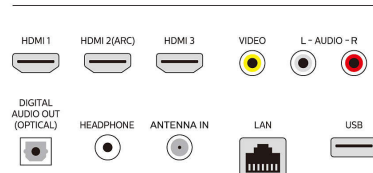

Tuner/Reception/Transmission

- Aerial Input: 75 ohm F-type

- TV system: ATSC, NTSC
- Video Playback: NTSC, ATSC
- Tuner bands: UHF, VHF

Connectivity

- Number of HDMI connections: 3
- Wireless connection: 802.11ac MIMO
- Other connections: Digital audio out (optical), CVBS+Audio L/R in, Headphone out, Ethernet
- HDMI features: 4K, Audio Return Channel (HDMI 2)
- EasyLink (HDMI-CEC): One touch play, Power status, System info (menu language), System audio control, System standby
- HDCP2.2: Yes on all HDMI
- Number of USB 2.0: 1

Accessories

- Included: Quick start guide, Remote control, Batteries for remote control, Tabletop Stand, Screws

Network Services

- TV Operating System: Roku OS

Connections

Rear

Issue date 2023-12-15

© 2023 Koninklijke Philips N.V.
All Rights reserved.