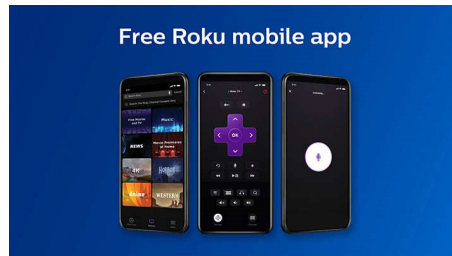

Fast and Easy Search

Search by title, actor or director to see where to stream your favorite shows for free or at the lowest price.

Free Roku mobile app

Turn your iOS® or Android™ device into the ultimate streaming companion. Whether you need a second remote or want more features and functionality, the Roku mobile app makes it fun and easy to control your Roku TV. Search with your keyboard, use voice search, enjoy private listening with up to three friends, cast to your TV, and more.