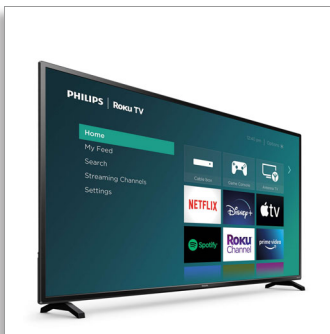

Philips Roku
4700 series 4K UltraHD
LED RokuTV

65" RokuTV
4K UHD 2160p
HDR / 120PMR

65PFL4756

Endless Entertainment

4K UltraHD RokuTV

Philips Roku TV is a smart TV that's simple to use. Start streaming your favorite movies and TV shows. Access your cable box or HD antenna. Or even fire up your gaming console - all from your home screen.

A simple way to watch what you love

- Watch. Listen. Share. AirPlay lets you do it all.
- Works with popular voice assistants
- 500,000+ Movies & TV episodes to choose from
- Fast and easy search across top channels
- Free Roku mobile app for iOS and Android
- More than a smart TV - a better TV
- Free Streaming on The Roku Channel

Enjoy a world of connectivity

- Wireless LAN 802.11ac MIMO for seamless streaming

Enjoy the beauty of 4K Ultra HD

- Bring your TV experience to a whole new level
- 120 PMR delivers unprecedented motion sharpness to your TV

PHILIPS

ROKU TV

4700 series 4K UltraHD LED RokuTV
65" RokuTV 4K UHD 2160p, HDR / 120PMR

65PFL4756/F7

Highlights

Roku TV

Smart performance at a great value. A simpler, smarter and totally entertaining TV with built-in features to stream, watch live, and more.