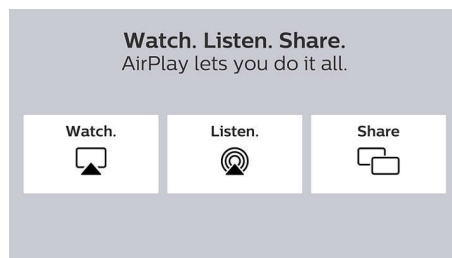

Works with Apple AirPlay

Effortlessly stream videos, photos, music, and more from your Apple device to your TV with AirPlay. Plus mirror the screen from your iPhone, iPad, or Mac to the big screen.*