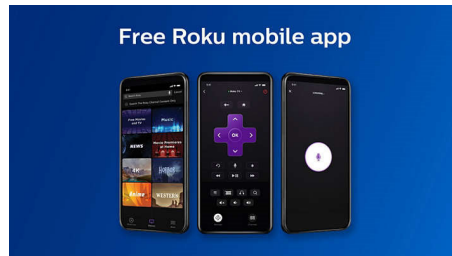

## Free Roku mobile app

Turn your iOS® or Android™ device into the ultimate streaming companion. Whether you need a second remote or want more features and functionality, the Roku mobile app makes it fun and easy to control your Roku TV. Search with your keyboard, use voice search, enjoy private listening with up to three friends, cast to your TV, and more.