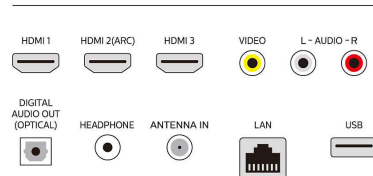

Tuner/Reception/Transmission

- Aerial Input: 75 ohm F-type

- TV system: ATSC, NTSC
- Video Playback: NTSC, ATSC
- Tuner bands: UHF, VHF

Connectivity

- Number of HDMI connections: 3
- Wireless connection: 802.11ac MIMO
- Other connections: Digital audio out (optical), CVBS+Audio L/R in, Headphone out, Ethernet
- HDMI features: 4K, Audio Return Channel (HDMI 2)
- EasyLink (HDMI-CEC): One touch play, Power status, System info (menu language), System audio control, System standby
- HDCP2.2: Yes on all HDMI
- Number of USB 2.0: 1

Power

- Power consumption: 340 W
- Standby power consumption: < 0.5W
- Ambient temperature: 5°C to 40°C (41°F to 104°F)
- Main power: 120V/60Hz

Dimensions

- Product weight (lb): 55.34 lb
- Box height (inch): 45.3 inch
- Box width (inch): 73.8 inch
- Box depth (inch): 8.9 inch
- Wall mount compatible: 400 x 200 mm
- Set Width (inch): 65.9 inch
- Set Height (inch): 37.6 inch
- Set Depth (inch): 3 inch
- Set width (with stand) (inch): 65.9 inch
- Set depth (with stand) (inch): 11.4 inch
- Set height (with stand) (inch): 40.4 inch
- Product weight (+stand) (lb): 56.22 lb
- Weight incl. Packaging (lb): 83.78
- Stand width (inch): 56.4 inch

Accessories

- Included: Quick start guide, Remote control, Batteries for remote control, Tabletop Stand, Screws

Network Services

- TV Operating System: Roku OS

Connections

Rear

Issue date 2023-12-15

© 2023 Koninklijke Philips N.V.
All Rights reserved.

Version: 9.9.1

Specifications are subject to change without notice.
Trademarks are the property of Koninklijke Philips N.V.
or their respective owners.

UPC: 6 09585 25409 1

www.philips.com

* Roku, Roku TV and the Roku logo are the trademarks or registered trademarks of Roku, Inc. All other trademarks and logos herein are the property of their respective owners.

* Google is a trademark of Google LLC. Amazon, Alexa, Prime Video, and all related logos are trademarks of Amazon.com, Inc. or its affiliates. Third party voice assistant features and services may be subject to change or removal without notice.

* Apple, AirPlay, HomeKit and Siri are trademarks of Apple, Inc., registered in the U.S. and other countries. This Philips Roku TV is compatible with AirPlay 2 and HomeKit. and requires iOS 12.3 or later or macOS10.14.5 or later.

* Content resolution is based on TV compatibility and may vary by channel. Channels are subject to change, vary by region, and may require payment. Roku search does not work with all channels.

* Voice support currently available in English only.