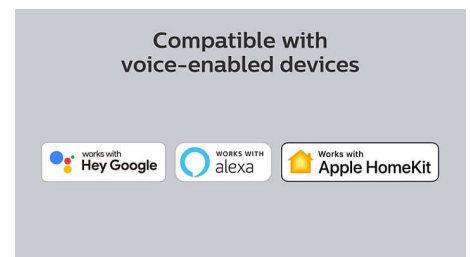

## 500,000+ Movies & TV episodes

Roku TV makes it easier to get more from your TV. Choose from 150,000+ movies and TV episodes from across streaming services.

## Works with Voice assistant

Experience entertainment for everyone. Enjoy easy voice control with Hey Google, Alexa and Siri. —Works with Hey Google "Hey Google, turn off family room Roku". —Works with Alexa "Alexa, show me comedies on bedroom Roku". —Works with Apple HomeKit "Hey Siri, Play jazz on the living room TV".