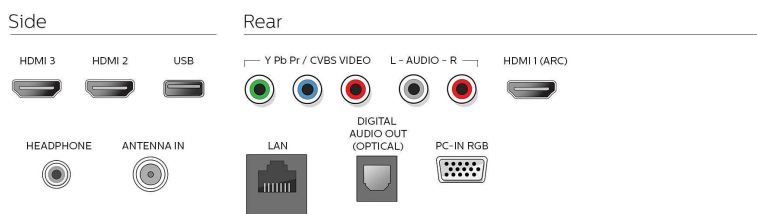

Multimedia Applications

- Multimedia connections: USB memory class device
- Playback Formats: JPEG Still pictures, MPEG1, MPEG2, MPEG 4 SP/ASP, H.264/MPEG-4 AVC, H.265/HEVC, MP3, AAC, WAVE

Tuner/Reception/Transmission

- Aerial Input: 75 ohm F-type
- TV system: ATSC, NTSC
- Video Playback: NTSC
- Tuner bands: UHF, VHF

Connectivity

- Other connections: Ethernet, Headphone out, PC-In VGA, Wireless LAN 802.11ac MIMO
- EasyLink (HDMI-CEC): One touch play, Power status, System info (menu language), Remote control pass-through, System audio control, System standby
- Audio Output - Digital: Optical (TOSLINK)
- AV 1: CVBS/YPbPr, Shared audio L/R in
- USB: USB
- HDMI 1: HDMI, Shared audio L/R in
- HDMI 2: HDMI, Shared audio L/R in
- HDMI 3: HDMI, Shared audio L/R in

Power

- Mains power: 120V/60Hz
- Power consumption: 150 W
- Standby power consumption: < 0.5W
- Ambient temperature: 5°C to 40°C (41°F to 104°F)

Dimensions

- Product weight (lb): 31.97 lb lb
- Box height (inch): 33.2 inch
- Box width (inch): 56.5 inch
- Box depth (inch): 8.8 inch
- Wall mount compatible: 300 x 300 mm
- Set Width (inch): 49.4 inch
- Set Height (inch): 29.2 inch
- Set Depth (inch): 4.5 inch
- Set width (with stand) (inch): 49.4 inch
- Set depth (with stand) (inch): 10.7 inch
- Set height (with stand) (inch): 30.9 inch
- Product weight (+stand) (lb): 36.82 lb
- Weight incl. Packaging (lb): 50.71 lb

Connections

Issue date 2023-12-11

Version: 2.1.1

UPC: 6 09585 24943 1

© 2023 Koninklijke Philips N.V.
All Rights reserved.

Specifications are subject to change without notice.
Trademarks are the property of Koninklijke Philips N.V.
or their respective owners.

www.philips.com