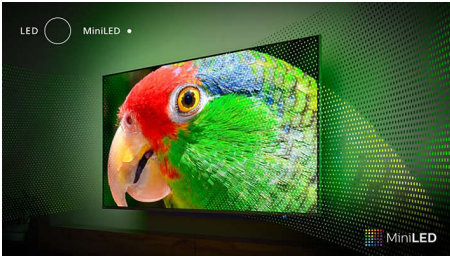

MiniLED technology

No matter what you watch, the Xtra's MiniLED technology gives you a truly impressive big-screen picture with deep blacks, pin-sharp contrast, and lifelike colours. Plus, this 4K UHD Ambilight TV is compatible with all major HDR formats, so you'll see more detail, even in dark and bright areas.

MiniLED TV

MiniLED. Intelligent backlight zones. Incredible contrast.