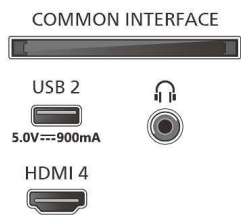

Specifications

Ambilight

- Ambilight Features: Wall colour adaptive, Lounge mode, Game Mode, Ambilight Music, AmbiWakeup, AmbiSleep, Works with Philips Wireless Home Speakers, Ambilight Boot-Up Animation
- Ambilight Version: 3 sided

Picture/Display

- Diagonal screen size (inch): 75 inch
- Diagonal screen size (metric): 189 cm
- Display: 4K Ultra HD LED

- Panel resolution: 3840 x 2160
- Native refresh rate: 120 Hz
- Picture engine: P5 Perfect Picture Engine
- Picture enhancement: Perfect Natural Motion, Micro Dimming Premium, HDR10+, Dolby Vision, HLG (Hybrid Log Gamma), CalMAN Ready

Display input resolution

- Resolution-Refresh rate: 576 p - 50 Hz, 640 x 480 - 60 Hz, 720 p - 50 Hz, 60 Hz, 1920 x 1080 p - 24 Hz, 25 Hz, 30 Hz, 50 Hz, , 60 Hz, 100 Hz, 120 Hz., 2560 x 1440 - 60 Hz, 120 Hz, 3840 x

- 2160 p - 24 Hz, 25 Hz, 30 Hz, 50 Hz, ,60 Hz, 100 Hz,120 Hz.

Tuner/Reception/Transmission

- Digital TV: DVB-T/T2/T2-HD/C/S/S2
- Video Playback: PAL, SECAM
- TV Programme guide*: 8-day Electronic Programme Guide
- Signal strength indication
- Teletext: 1000 page Hypertext
- HEVC support

Connections

Side