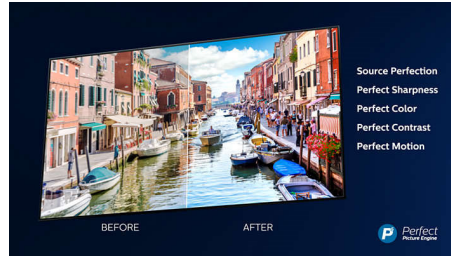

P5 Perfect Picture Engine

The Philips P5 engine delivers a picture as brilliant as the content you love. Details have noticeably more depth. Colours are vivid, while skin tones look natural. Contrast is so crisp you'll feel every detail. Motion is perfectly smooth.