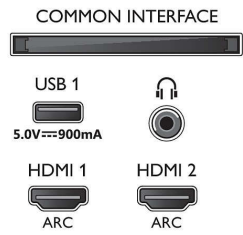

Specifications

Ambilight

- Ambilight Features: Built-in Ambilight+hue, Ambilight Music, Game Mode, Wall colour adaptive, Lounge mode
- Ambilight Version: 3 sided

Picture/Display

- Aspect ratio: 16:9
- Diagonal screen size (metric): 126 cm
- Display: 4K Ultra HD LED
- Panel resolution: 3840 x 2160

- Picture engine: P5 Perfect Picture Engine
- Picture enhancement: Ultra Resolution, HDR10+, Dolby Vision, Micro Dimming Pro, 1700 PPI
- Diagonal screen size (inch): 50 inch

Supported Display Resolution

- Computer inputs on all HDMI: HDR supported, HDR10/HLG, up to 4K UHD 3840 x 2160 @60 Hz
- Video inputs on all HDMI: up to 4K UHD 3840 x 2160 @60 Hz, HDR supported, HDR10/HLG

(Hybrid Log Gamma), HDR10+/Dolby Vision

Tuner/Reception/Transmission

- Digital TV: DVB-T/T2/T2-HD/C/S/S2
- Video Playback: NTSC, PAL, SECAM
- MPEG Support: MPEG2, MPEG4
- TV Programme guide*: 8-day Electronic Programme Guide
- Signal strength indication
- Teletext: 1000 page Hypertext
- HEVC support

Connections

Side