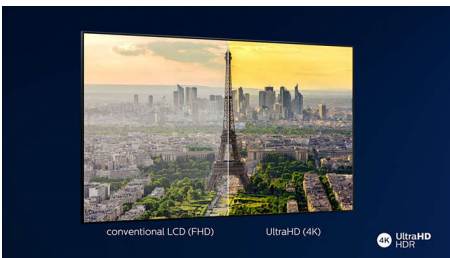

4K UHD

Bright 4K LED TV. Vibrant HDR picture. Smooth motion. A Philips 4K UHD TV brings content to life with rich colours and crisp contrast. Images have more depth and motion is smooth. Movies, shows, games and more look great no matter the source.