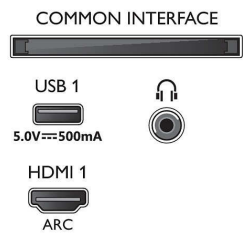

Specifications

Picture/Display

- Aspect ratio: 16:9
- Diagonal screen size (inch): 43 inch
- Diagonal screen size (metric): 108 cm
- Display: 4K Ultra HD LED
- Panel resolution: 3840 x 2160
- Picture engine: Pixel Precise Ultra HD
- Picture enhancement: Ultra Resolution, Dolby Vision, HLG (Hybrid Log Gamma), HDR10+ compatible
- Diagonal screen size (inch): 43 inch

Supported Display Resolution

- Computer inputs on all HDMI: up to 4K UHD 3840 x 2160 @60 Hz, HDR supported, HDR10/HLG
- Video inputs on all HDMI: up to 4K UHD 3840 x 2160 @60 Hz, HDR supported, HDR10/HLG (Hybrid Log Gamma), HDR10+/Dolby Vision

Tuner/Reception/Transmission

- Digital TV: DVB-T/T2/T2-HD/C/S/S2
- Video Playback: PAL, SECAM

- MPEG Support: MPEG2, MPEG4
- TV Programme guide*: 8-day Electronic Programme Guide
- Signal strength indication
- Teletext: 1000 page Hypertext
- HEVC support

Android TV

- OS: Android TV™ 10 (Q)
- Pre-installed apps: Amazon Prime Video, BBC iPlayer, Disney+, Netflix*, YouTube

Connections

Side