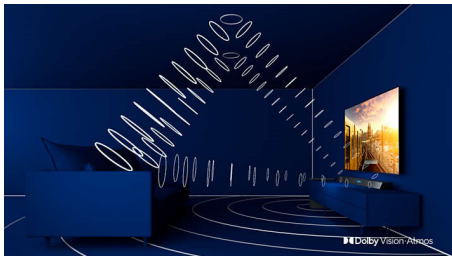

## Dolby Vision + Dolby Atmos

Support for Dolby's premium sound and video formats means that the HDR content that you watch will look—and sound—glorious. You'll

enjoy a picture that reflects the director's original intentions and experience spacious sound with real clarity and depth.