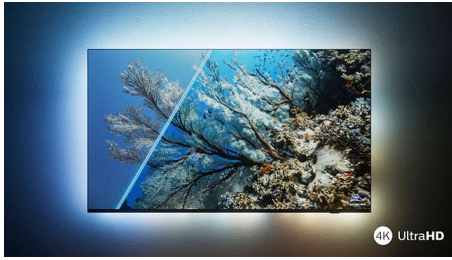

4K UHD LED Android TV

Dolby Atmos sound Major HDR formats supported, 108 cm (43") Android TV

43PUS7406/12

Highlights

Supports all major HDR formats

Your Philips 4K UHD TV is compatible with all major HDR formats, including Dolby Vision. Whether it's a must-watch series or the latest video game, shadows will be deeper. Bright surfaces will shine. Colours will be truer.