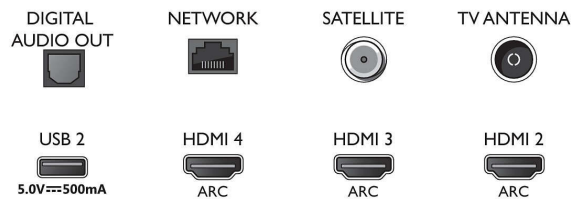

Connections

Side

Bottom

4K UHD LED Android TV

108 cm (43") Ambilight TV Major HDR formats supported, P5 Perfect Picture Engine, Android TV/AI voice control

Specifications

- Teletext: 1000 page Hypertext
- HEVC support