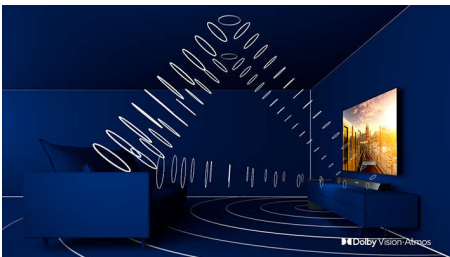

Dolby Vision and Dolby Atmos

Support for Dolby's premium sound and video formats means the HDR content you watch will look—and sound—gloriously real. Whether it's the latest streaming series or a Blu-Ray disc set, you'll enjoy contrast, brightness and colour that reflect the director's original intentions. And hear spacious sound with clarity, detail and depth.