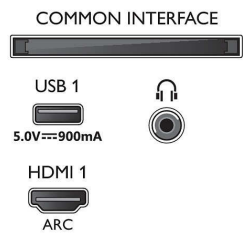

Picture/Display

- Aspect ratio: 16:9
- Diagonal screen size (inch): 43 inch
- Diagonal screen size (metric): 108 cm
- Display: 4K Ultra HD LED

- Panel resolution: 3840 x 2160
- Picture engine: P5 Perfect Picture Engine
- Picture enhancement: Ultra Resolution, Dolby Vision, HDR10+, 2100 PPI
- Diagonal screen size (inch): 43 inch

Supported Display Resolution

- Computer inputs on all HDMI: HDR supported, HDR10/HLG, up to 4K UHD 3840 x 2160 @60 Hz
- Video inputs on all HDMI: up to 4K UHD 3840 x

2160 @60 Hz, HDR supported, HDR10/HLG (Hybrid Log Gamma), HDR10+/Dolby Vision

Connections

Side

Bottom

4K UHD LED Android TV

108 cm (43") Ambilight TV Major HDR formats supported, P5 Perfect Picture Engine, Android TV/AI voice control

Specifications

- Teletext: 1000 page Hypertext
- HEVC support