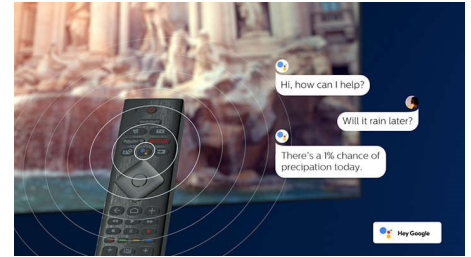

Voice assistant

Control your Philips Android TV with your voice. Want to play a game, watch Netflix or find content and apps in the Google Play store? Just tell your TV. You can even command all Google Assistant-compatible smart home devices, like dimming the lights and setting the thermostat on movie night. Without leaving the sofa. The days of searching for the TV remote are over. Now you can use your voice to control your Philips smart TV via Alexa-enabled devices, like Amazon Echo. Turn your TV on, change the channel, switch to your gaming console and more with Alexa.