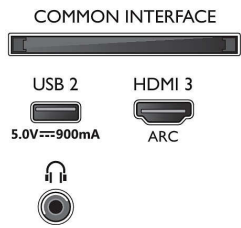

Specifications

Ambilight

- Ambilight Features: Ambilight Music, Built-in Ambilight+hue, Game Mode, Lounge mode, Wall colour adaptive
- Ambilight Version: 3 sided

Picture/Display

- Aspect ratio: 16:9
- Diagonal screen size (inch): 50 inch
- Diagonal screen size (metric): 126 cm
- Display: 4K Ultra HD LED
- Panel resolution: 3840 x 2160

- Picture engine: P5 Perfect Picture Engine
- Picture enhancement: Ultra Resolution, Dolby Vision, HDR10+, 1700 PPI, HLG (Hybrid Log Gamma)
- Diagonal screen size (inch): 50 inch

Supported Display Resolution

- Computer inputs on all HDMI: up to 4K UHD 3840 x 2160 @60 Hz, HDR supported, HDR10/HLG
- Video inputs on all HDMI: up to 4K UHD 3840 x 2160 @60 Hz, HDR supported, HDR10/HLG

(Hybrid Log Gamma), HDR10+/Dolby Vision

Tuner/Reception/Transmission

- Digital TV: DVB-T/T2/T2-HD/C/S/S2
- Video Playback: PAL, SECAM
- MPEG Support: MPEG2, MPEG4
- TV Programme guide*: 8-day Electronic Programme Guide
- Signal strength indication
- Teletext: 1000 page Hypertext
- HEVC support

Connections

Side