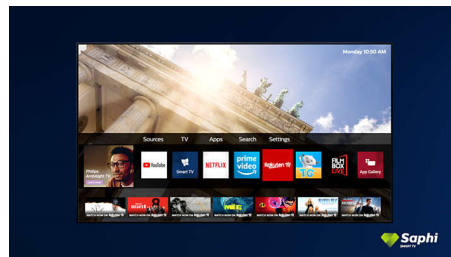

Saphi Smart TV

SAPHI is a fast, intuitive operating system that makes your Philips Smart TV a real pleasure to use. Enjoy one-button access to a clear icon-based menu. Quickly navigate to popular Philips Smart TV apps including YouTube, Netflix and more.