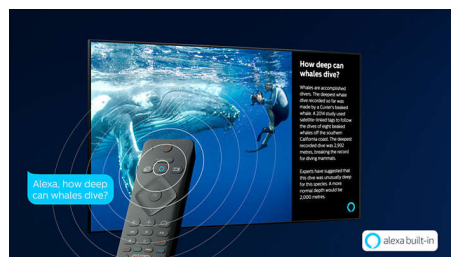

Voice control

Now you can use your voice to control your Philips smart TV. You can ask Alexa to change channels, switch to your gaming console or control smart-home devices like your lights

and thermostat. You can do all of this and more with Alexa.