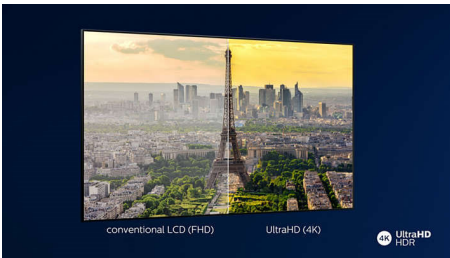

4K UHD

Bright 4K LED TV. Vibrant HDR picture. Smooth motion. A Philips 4K UHD TV brings content to life with rich colours and crisp contrast. Images have more depth and motion is smooth. Movies, shows, games and more look great no matter the source.