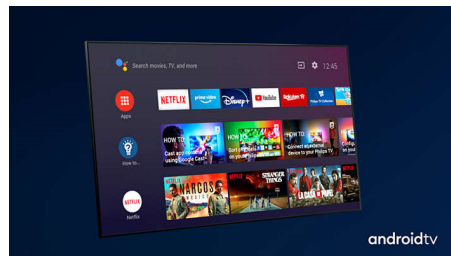

Android TV.

Make your Philips Android TV your own. If it's all about Amazon and YouTube this week and

Rakuten TV and Netflix next week - no problem. A clear, intuitive interface lets you put the content you love front and centre. Easily pick up where you left off in the latest series, or check out the new movie releases.