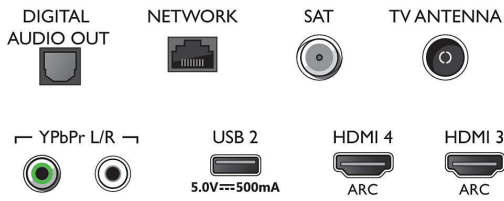

Specifications

Ambilight

- Ambilight Features: Built-in Ambilight+hue, Ambilight Music, Game Mode, Wall colour adaptive, Lounge mode
- Ambilight Version: 3 sided

Picture/Display

- Aspect ratio: 16:9
- Diagonal screen size (metric): 108 cm
- Display: 4K Ultra HD LED
- Panel resolution: 3840 x 2160

- Picture engine: P5 Perfect Picture Engine
- Picture enhancement: Ultra Resolution, HDR10+, Dolby Vision, Micro Dimming Pro, 1700 PPI
- Diagonal screen size (inch): 43 inch

Supported Display Resolution

- Computer inputs on all HDMI: HDR supported, HDR10/HLG, up to 4K UHD 3840 x 2160 @60 Hz
- Video inputs on all HDMI: up to 4K UHD 3840 x 2160 @60 Hz, HDR supported, HDR10/HLG

(Hybrid Log Gamma), HDR10+/Dolby Vision

Tuner/Reception/Transmission

- Digital TV: DVB-T/T2/T2-HD/C/S/S2
- Video Playback: NTSC, PAL, SECAM
- MPEG Support: MPEG2, MPEG4
- TV Programme guide*: 8-day Electronic Programme Guide
- Signal strength indication
- Teletext: 1000 page Hypertext
- HEVC support

Connections

Side

Bottom