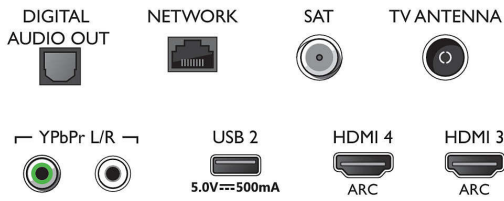

Specifications

Ambilight

- Ambilight Features: Built-in Ambilight+hue, Ambilight Music, Game Mode, Wall colour adaptive, Lounge mode
- Ambilight Version: 3 sided

Picture/Display

- Aspect ratio: 16:9
- Diagonal screen size (metric): 189 cm
- Display: 4K Ultra HD LED
- Panel resolution: 3840 x 2160

- Picture engine: P5 Perfect Picture Engine
- Picture enhancement: Ultra Resolution, HDR10+, Dolby Vision, Micro Dimming Pro, 1700 PPI
- Diagonal screen size (inch): 75 inch

Supported Display Resolution

- Computer inputs on all HDMI: HDR supported, HDR10/HLG, up to 4K UHD 3840 x 2160 @60 Hz
- Video inputs on all HDMI: up to 4K UHD 3840 x 2160 @60 Hz, HDR supported, HDR10/HLG

(Hybrid Log Gamma), HDR10+/Dolby Vision

Tuner/Reception/Transmission

- Digital TV: DVB-T/T2/T2-HD/C/S/S2
- Video Playback: NTSC, PAL, SECAM
- MPEG Support: MPEG2, MPEG4
- TV Programme guide*: 8-day Electronic Programme Guide
- Signal strength indication
- Teletext: 1000 page Hypertext
- HEVC support

Connections

Side

Bottom