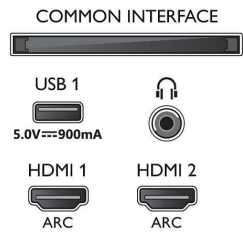

Specifications

Ambilight

- Ambilight Features: Built-in Ambilight+hue, Ambilight Music, Game Mode, Wall colour adaptive, Lounge mode
- Ambilight Version: 3 sided

Picture/Display

- Aspect ratio: 16:9
- Diagonal screen size (metric): 189 cm
- Display: 4K Ultra HD LED
- Panel resolution: 3840 x 2160

- Picture engine: P5 Perfect Picture Engine
- Picture enhancement: Ultra Resolution, HDR10+, Dolby Vision, Micro Dimming Pro, 1700 PPI
- Diagonal screen size (inch): 75 inch

Supported Display Resolution

- Computer inputs on all HDMI: HDR supported, HDR10/HLG, up to 4K UHD 3840 x 2160 @60 Hz
- Video inputs on all HDMI: up to 4K UHD 3840 x 2160 @60 Hz, HDR supported, HDR10/HLG

(Hybrid Log Gamma), HDR10+/Dolby Vision

Tuner/Reception/Transmission

- Digital TV: DVB-T/T2/T2-HD/C/S/S2
- Video Playback: NTSC, PAL, SECAM
- MPEG Support: MPEG2, MPEG4
- TV Programme guide*: 8-day Electronic Programme Guide
- Signal strength indication
- Teletext: 1000 page Hypertext
- HEVC support

Connections

Side