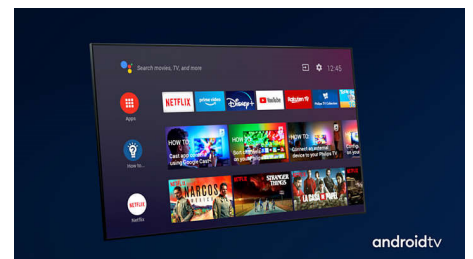

Android TV.

Make your Philips Android TV your own. If it's all about Amazon and YouTube this week and Rakuten TV and Netflix next week - no problem. A clear, intuitive interface lets you put the content you love front and centre. Easily pick up where you left off in the latest series, or check out the new movie releases.