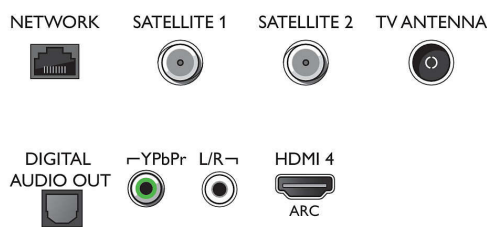

Specifications

Ambilight

- Ambilight Features: Built-in Ambilight+hue, Ambilight Music, Game Mode, Wall colour adaptive, Lounge mode
- Ambilight Version: 3 sided

Picture/Display

- Aspect ratio: 16:9
- Diagonal screen size (metric): 164 cm
- Display: 4K Ultra HD OLED
- Panel resolution: 3840 x 2160
- Picture engine: P5 Pro Perfect Picture Engine

- Picture enhancement: Ultra Resolution, Micro Dimming Perfect, Wide Colour Gamut 99% DCI/P3, 5000 PPI, Dolby Vision, HDR10+, Perfect Natural Motion
- Diagonal screen size (inch): 65 inch

Supported Display Resolution

- Computer inputs on all HDMI: up to 4K UHD 3840 x 2160 @60 Hz, HDR supported, HDR10+/HLG
- Video inputs on all HDMI: up to 4K UHD 3840 x 2160 @60 Hz, HDR supported, HDR10/HLG

(Hybrid Log Gamma), HDR10+/Dolby Vision

Tuner/Reception/Transmission

- Twin Tuner
- Digital TV: DVB-T/T2/T2-HD/C/S/S2
- Video Playback: NTSC, PAL, SECAM
- MPEG Support: MPEG2, MPEG4
- TV Programme guide*: 8-day Electronic Programme Guide
- Signal strength indication
- Teletext: 1000 page Hypertext
- HEVC support

Connections

Side

Bottom