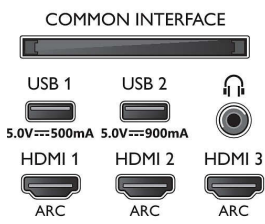

Specifications

Ambilight

- Ambilight Features: Built-in Ambilight+hue, Ambilight Music, Game Mode, Wall colour adaptive, Lounge mode
- Ambilight Version: 3 sided

Picture/Display

- Aspect ratio: 16:9
- Diagonal screen size (metric): 164 cm
- Display: 4K Ultra HD OLED
- Panel resolution: 3840 x 2160
- Picture engine: P5 Pro Perfect Picture Engine

- Picture enhancement: Ultra Resolution, Micro Dimming Perfect, Wide Colour Gamut 99% DCI/P3, 5000 PPI, Dolby Vision, HDR10+, Perfect Natural Motion
- Diagonal screen size (inch): 65 inch

Supported Display Resolution

- Computer inputs on all HDMI: up to 4K UHD 3840 x 2160 @60 Hz, HDR supported, HDR10+/HLG
- Video inputs on all HDMI: up to 4K UHD 3840 x 2160 @60 Hz, HDR supported, HDR10/HLG

(Hybrid Log Gamma), HDR10+/Dolby Vision

Tuner/Reception/Transmission

- Twin Tuner
- Digital TV: DVB-T/T2/T2-HD/C/S/S2
- Video Playback: NTSC, PAL, SECAM
- MPEG Support: MPEG2, MPEG4
- TV Programme guide*: 8-day Electronic Programme Guide
- Signal strength indication
- Teletext: 1000 page Hypertext
- HEVC support

Connections

Side