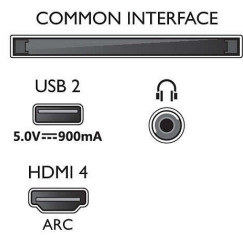

4K UHD LED Android TV

3 sided Ambilight TV Major HDR formats supported, P5 Perfect Picture Engine, 108 cm (43") Android TV

43PUS8506/12

Specifications

Ambilight

- Ambilight Features: Built-in Ambilight+hue, Ambilight Music, Game Mode, Wall colour adaptive, Lounge mode, AmbiWakeup, AmbiSleep, Philips Wireless Home Speakers
- Ambilight Version: 3 sided

Picture/Display

- Aspect ratio: 16:9
- Diagonal screen size (inch): 43 inch
- Diagonal screen size (metric): 108 cm

- Display: 4K Ultra HD LED
- Panel resolution: 3840 x 2160
- Picture engine: P5 Perfect Picture Engine
- Picture enhancement: Ultra Resolution, Dolby Vision, HDR10+, Micro Dimming Pro, ISF Colour Management
- Diagonal screen size (inch): 43 inch

Supported Display Resolution

- Computer inputs on all HDMI: HDR supported, HDR10/HLG, up to 4K UHD

3840 x 2160 @60 Hz, HDR supported, HDR10+/HLG

- Video inputs on all HDMI: up to 4K UHD 3840 x 2160 @60 Hz, HDR supported, HDR10/HLG (Hybrid Log Gamma), HDR10+/Dolby Vision

Tuner/Reception/Transmission

- Digital TV: DVB-T/T2/T2-HD/C/S/S2
- Video Playback: PAL, SECAM
- MPEG Support: MPEG2, MPEG4
- TV Programme guide*: 8-day Electronic

Connections

Side