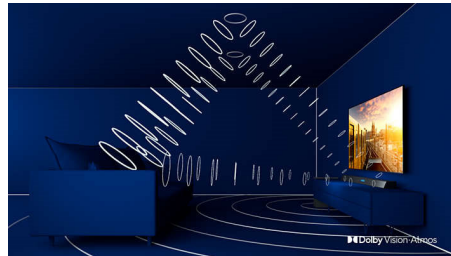

Dolby Vision and Dolby Atmos

Support for Dolby's premium sound and video formats means the HDR content you watch will look—and sound—gloriously real. Whether it's the latest streaming series or a Blu-Ray disc set, you'll enjoy contrast, brightness and colour that reflect the director's original intentions. And hear spacious sound with clarity, detail and depth.