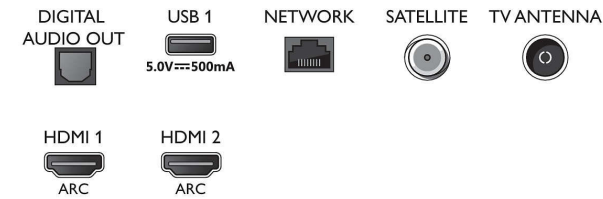

Connections

Side

Bottom

Specifications

Smart TV Features

- User Interaction: SimplyShare, Screen mirroring
- Interactive TV: HbbTV
- Programme: Pause TV, USB recording*
- SmartTV apps*: Online video stores, Open Internet browser, TV on demand, YouTube, Netflix TV
- Ease of Installation: Auto detect Philips devices, Network installation wizard, Settings assistant wizard
- Ease of Use: One-stop smart menu button, On-screen user manual
- Firmware upgradeable: Firmware auto upgrade wizard, Firmware upgradeable via USB, Online firmware upgrade
- Screen Format Adjustments: Advance - Shift, Basic - Fill Screen, Fit to screen, Zoom, stretch, Wide screen
- Voice assistant*: Amazon Alexa built-in, RC with Mic.