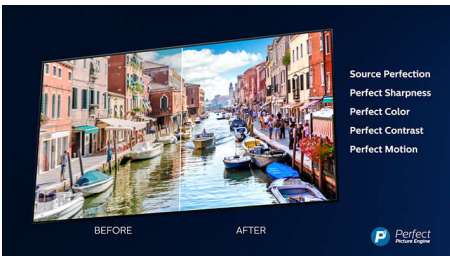

P5 Perfect Picture Engine

The Philips P5 Perfect Picture Engine delivers an image as brilliant as the content you love. Details have noticeably more depth. Colours are vivid, while skin tones look natural.

Contrast is so crisp you'll feel every detail. And motion is so smooth that you'll never lose sight of the ball, no matter how fast the play.