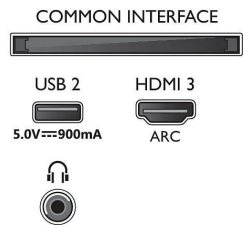

Specifications

Ambilight

- Ambilight Features: Ambilight Music, Built-in Ambilight+hue, Game Mode, Lounge mode, Wall colour adaptive
- Ambilight Version: 3 sided

Picture/Display

- Aspect ratio: 16:9
- Diagonal screen size (inch): 58 inch
- Diagonal screen size (metric): 146 cm
- Display: 4K Ultra HD LED
- Panel resolution: 3840 x 2160

- Picture engine: P5 Perfect Picture Engine
- Picture enhancement: Ultra Resolution, Dolby Vision, HDR10+, 1700 PPI, HLG (Hybrid Log Gamma)
- Diagonal screen size (inch): 58 inch

Supported Display Resolution

- Computer inputs on all HDMI: up to 4K UHD 3840 x 2160 @60 Hz, HDR supported, HDR10/HLG
- Video inputs on all HDMI: up to 4K UHD 3840 x 2160 @60 Hz, HDR supported, HDR10/HLG

(Hybrid Log Gamma), HDR10+/Dolby Vision

Tuner/Reception/Transmission

- Digital TV: DVB-T/T2/T2-HD/C/S/S2
- Video Playback: PAL, SECAM
- MPEG Support: MPEG2, MPEG4
- TV Programme guide*: 8-day Electronic Programme Guide
- Signal strength indication
- Teletext: 1000 page Hypertext
- HEVC support

Connections

Side