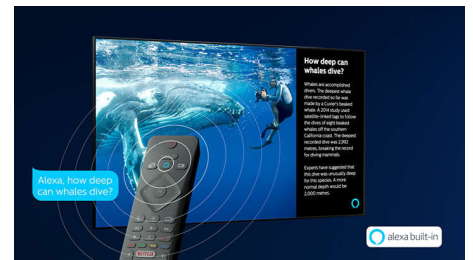

Voice control

Now you can use your voice to control your Philips smart TV. You can ask Alexa to change channels, switch to your gaming console or control smart-home devices like your lights and thermostat. You can do all of this and more with Alexa.

Clear audio

Clear audio from full-range speakers.

Punchy bass

Crisp, clear dialogue. Punchy bass.

Design

Mid light silver bezel. Slender feet.