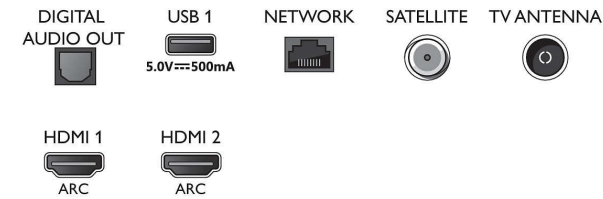

Connections

Side

Bottom

4K UHD LED Smart TV

146 cm (58") Ambilight TV Major HDR formats supported, P5 Perfect Picture Engine, Alexa built-in

58PUS7855/12

Specifications

Smart TV Features