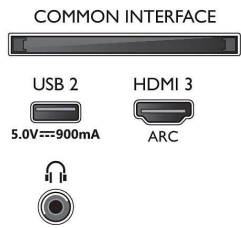

4K UHD LED Smart TV

146 cm (58") Ambilight TV Major HDR formats supported, P5 Perfect Picture Engine, Alexa built-in

58PUS7855/12

Specifications

Ambilight

- Ambilight Features: Ambilight Music, Built-in Ambilight+hue, Game Mode, Lounge mode, Wall colour adaptive
- Ambilight Version: 3 sided

Picture/Display

- Aspect ratio: 16:9
- Diagonal screen size (inch): 58 inch
- Diagonal screen size (metric): 146 cm
- Display: 4K Ultra HD LED
- Panel resolution: 3840 x 2160

- Picture engine: P5 Perfect Picture Engine
- Picture enhancement: Ultra Resolution, Dolby Vision, HDR10+, 1700 PPI, HLG (Hybrid Log Gamma)
- Diagonal screen size (inch): 58 inch

Supported Display Resolution

- Computer inputs on all HDMI: up to 4K UHD 3840 x 2160 @60 Hz, HDR supported, HDR10/HLG
- Video inputs on all HDMI: up to 4K UHD 3840 x 2160 @60 Hz, HDR supported, HDR10/HLG

(Hybrid Log Gamma), HDR10+/Dolby Vision

Tuner/Reception/Transmission

- Digital TV: DVB-T/T2/T2-HD/C/S/S2
- Video Playback: PAL, SECAM
- MPEG Support: MPEG2, MPEG4
- TV Programme guide*: 8-day Electronic Programme Guide
- Signal strength indication
- Teletext: 1000 page Hypertext
- HEVC support

Connections

Side