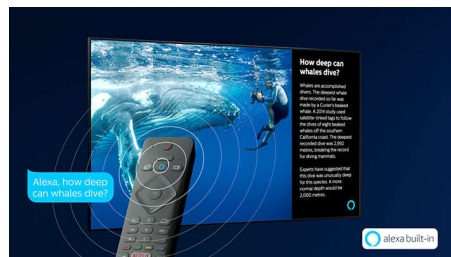

Voice control

Now you can use your voice to control your Philips smart TV. You can ask Alexa to change channels, switch to your gaming console or control smart-home devices like your lights

and thermostat. You can do all of this and more with Alexa.