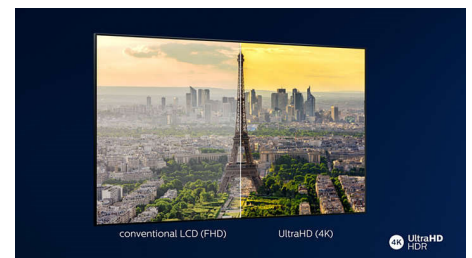

## HDR10+

With a Philips HDR10+ TV, picture quality is even more immersive and lifelike. Dynamic metadata enables your TV to adjust brightness levels from frame to frame. From bright skies to candlelit temples, colours look real. Original details are preserved. Contrast is impeccable.