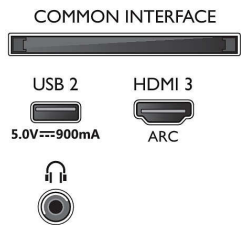

4K UHD LED Smart TV

108 cm (43") Ambilight TV Major HDR formats supported, P5 Perfect Picture Engine, Alexa built-in

43PUS7855/12

Specifications

Ambilight

- Ambilight Features: Ambilight Music, Built-in Ambilight+hue, Game Mode, Lounge mode, Wall colour adaptive
- Ambilight Version: 3 sided

Picture/Display

- Aspect ratio: 16:9
- Diagonal screen size (inch): 43 inch
- Diagonal screen size (metric): 108 cm
- Display: 4K Ultra HD LED
- Panel resolution: 3840 x 2160

- Picture engine: P5 Perfect Picture Engine
- Picture enhancement: Ultra Resolution, Dolby Vision, HDR10+, 1700 PPI, HLG (Hybrid Log Gamma)
- Diagonal screen size (inch): 43 inch

Supported Display Resolution

- Computer inputs on all HDMI: up to 4K UHD 3840 x 2160 @60 Hz, HDR supported, HDR10/HLG
- Video inputs on all HDMI: up to 4K UHD 3840 x 2160 @60 Hz, HDR supported, HDR10/HLG

(Hybrid Log Gamma), HDR10+/Dolby Vision

Tuner/Reception/Transmission

- Digital TV: DVB-T/T2/T2-HD/C/S/S2
- Video Playback: PAL, SECAM
- MPEG Support: MPEG2, MPEG4
- TV Programme guide*: 8-day Electronic Programme Guide
- Signal strength indication
- Teletext: 1000 page Hypertext
- HEVC support

Connections

Side