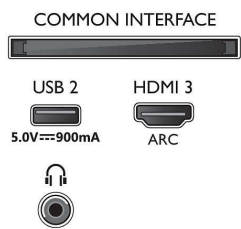

4K UHD LED Smart TV

108 cm (43") Ambilight TV Major HDR formats supported, P5 Perfect Picture Engine, Alexa built-in

43PUS7855/12

Specifications

Ambilight

- Ambilight Features: Ambilight Music, Built-in Ambilight+hue, Game Mode, Lounge mode, Wall colour adaptive
- Ambilight Version: 3 sided

Picture/Display

- Aspect ratio: 16:9
- Diagonal screen size (inch): 43 inch
- Diagonal screen size (metric): 108 cm
- Display: 4K Ultra HD LED
- Panel resolution: 3840 x 2160

- Picture engine: P5 Perfect Picture Engine
- Picture enhancement: Ultra Resolution, Dolby Vision, HDR10+, 1700 PPI, HLG (Hybrid Log Gamma)
- Diagonal screen size (inch): 43 inch

Supported Display Resolution

- Computer inputs on all HDMI: up to 4K UHD 3840 x 2160 @60 Hz, HDR supported, HDR10/HLG
- Video inputs on all HDMI: up to 4K UHD 3840 x 2160 @60 Hz, HDR supported, HDR10/HLG

(Hybrid Log Gamma), HDR10+/Dolby Vision

Tuner/Reception/Transmission

- Digital TV: DVB-T/T2/T2-HD/C/S/S2
- Video Playback: PAL, SECAM
- MPEG Support: MPEG2, MPEG4
- TV Programme guide*: 8-day Electronic Programme Guide
- Signal strength indication
- Teletext: 1000 page Hypertext
- HEVC support

Connections

Side