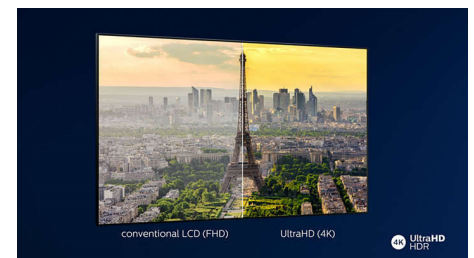

HDR10+

With a Philips HDR10+ TV, picture quality is even more immersive and lifelike. Dynamic metadata enables your TV to adjust brightness levels from frame to frame. From bright skies to candlelit temples, colours look real. Original details are preserved. Contrast is impeccable.