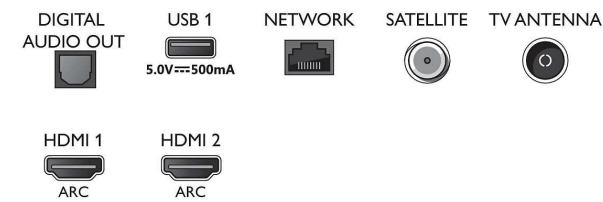

(Hybrid Log Gamma), HDR10+/Dolby Vision

Tuner/Reception/Transmission

- Digital TV: DVB-T/T2/T2-HD/C/S/S2
- Video Playback: PAL, SECAM
- MPEG Support: MPEG2, MPEG4
- TV Programme guide*: 8-day Electronic Programme Guide
- Signal strength indication
- Teletext: 1000 page Hypertext
- HEVC support

Connections

Side

Bottom

Specifications

Smart TV Features

- User Interaction: SimplyShare, Screen mirroring
- Interactive TV: HbbTV
- Programme: Pause TV, USB recording*
- SmartTV apps*: Online video stores, Open Internet browser, TV on demand, YouTube, Netflix TV
- Ease of Installation: Auto detect Philips devices, Network installation wizard, Settings assistant wizard
- Ease of Use: One-stop smart menu button, On-screen user manual
- Firmware upgradeable: Firmware auto upgrade wizard, Firmware upgradeable via USB, Online firmware upgrade
- Screen Format Adjustments: Advance - Shift, Basic - Fill Screen, Fit to screen, Zoom, stretch, Wide screen
- Voice assistant*: Amazon Alexa built-in, RC with Mic.