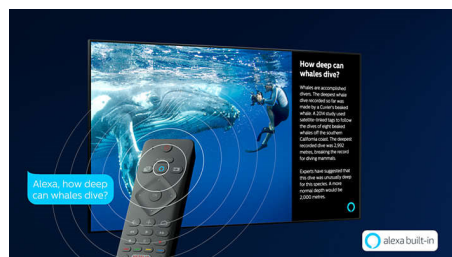

Voice control

Now you can use your voice to control your Philips smart TV. You can ask Alexa to change channels, switch to your gaming console or control smart-home devices like your lights

and thermostat. You can do all of this and more with Alexa.