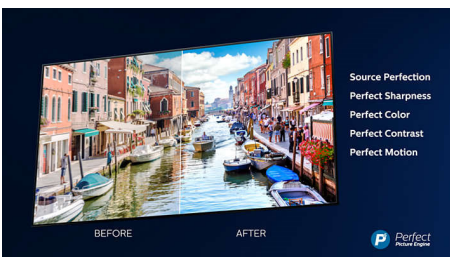

P5 Perfect Picture Engine

The Philips P5 Perfect Picture Engine delivers an image as brilliant as the content you love. Details have noticeably more depth. Colours are vivid, while skin tones look natural. Contrast is so crisp you'll feel every detail. And

motion is so smooth that you'll never lose sight of the ball, no matter how fast the play.