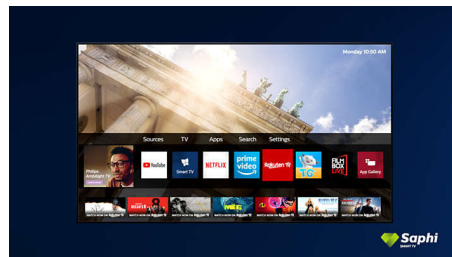

Saphi Smart TV

SAPHI is a fast, intuitive operating system that makes your Philips Smart TV a real pleasure to use. Enjoy one-button access to a clear icon-based menu. Quickly navigate to popular Philips Smart TV apps including YouTube, Netflix and more.