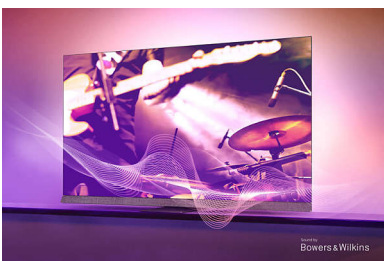

Sound by Bowers & Wilkins

Dial up the immersion with rich, room-filling sound! An integrated Frontal Sound System

from audio legends Bowers & Wilkins boasts front-facing speakers for crisp, detailed sound directed towards you. A rear-firing subwoofer adds incredible depth to effects and music.