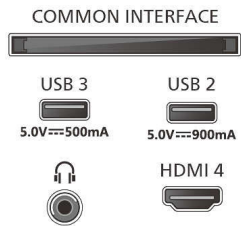

Specifications

Ambilight

- Ambilight Features: Wall colour adaptive, Lounge mode, Game Mode, Ambilight Music, AmbiWakeup, AmbiSleep, Works with Philips Wireless Home Speakers, Ambilight Boot-Up Animation
- Ambilight Version: 3 sided

Picture/Display

- Diagonal screen size (inch): 65 inch
- Diagonal screen size (metric): 164 cm
- Display: 4K UHD MiniLED

- Panel resolution: 3840 x 2160
- Native refresh rate: 120 Hz
- Picture engine: P5 Perfect Picture Engine
- Picture enhancement: Perfect Natural Motion, Micro Dimming Premium, HDR10+, Dolby Vision, HLG (Hybrid Log Gamma), CalMAN Ready

Display input resolution

- Resolution-Refresh rate: 576 p - 50 Hz, 640 x 480 - 60 Hz, 720 p - 50 Hz, 60 Hz, 1920 x 1080 p - 24 Hz, 25 Hz, 30 Hz, 50 Hz, , 60 Hz, 100 Hz, 120 Hz., 2560 x 1440 - 60 Hz, 120 Hz, 3840 x

- 2160 p - 24 Hz, 25 Hz, 30 Hz, 50 Hz, ,60 Hz, 100 Hz,120 Hz.

Tuner/Reception/Transmission

- Digital TV: DVB-T/T2/T2-HD/C/S/S2
- Video Playback: PAL, SECAM
- TV Programme guide*: 8-day Electronic Programme Guide
- Signal strength indication
- Teletext: 1000 page Hypertext
- HEVC support

Connections

Side