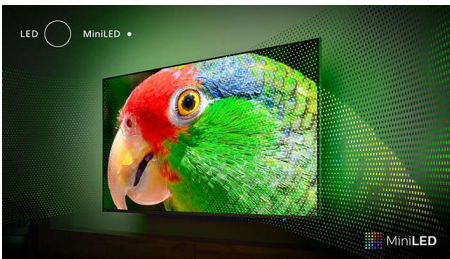

MiniLED technology

No matter what you watch, the Xtra's MiniLED technology gives you a truly impressive big-screen picture with deep blacks, pin-sharp contrast, and lifelike colours. Plus, this 4K UHD Ambilight TV is compatible with all major HDR formats, so you'll see more detail, even in dark and bright areas.

MiniLED TV

MiniLED. Intelligent backlight zones. Incredible contrast.