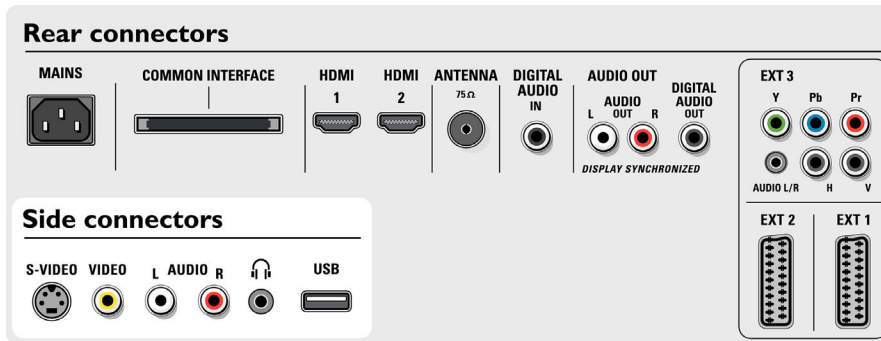

digital widescreen flat TV
107cm (42") plasma, integrated digital

42PF9631D/79

Specifications

Ambilight

- Ambilight Features: Ambilight 2 Channel, Auto adaptive to video content, Efficient low energy lamp
- Color Settings: Full Multi Color
- Dimming Function: Manual and via Light Sensor

Picture/Display

- Aspect ratio: 16:9

- Diagonal screen size (inch): 42 inch
- Diagonal screen size (metric): 107 cm
- Color cabinet: High Gloss Black
- Panel resolution: 1024 x 1080i
- Brightness: 1200 cd/m²
- Contrast ratio (typical): 10000:1
- Picture enhancement: Pixel Plus 2 HD, 3D Combfilter, Active Control + Light sensor, Digital Crystal Clear, Digital Natural Motion, Dynamic

- contrast enhancement, Jagged Line Suppression, Progressive scan, Pulse Killer Chip, Widescreen Plus
- Display screen type: Plasma HD panel
- Dynamic screen contrast: 3000:1
- Response time (typical): 6 ms
- Viewing angle: 160° (H) / 160° (V)
- Screen enhancement: Anti ageing circuit, Anti-Reflection coated screen