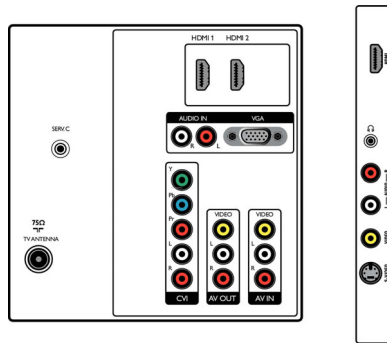

Specifications

Picture/Display

- Aspect ratio: Widescreen
- Diagonal screen size (inch): 42 inch
- Diagonal screen size (metric): 107 cm
- Panel resolution: 1920x1080p
- Brightness: 500 cd/m²
- Picture enhancement: Pixel Plus 2 HD, 3D Combfilter, Active Control + Light sensor, Contrast Plus, Digital Noise Reduction, Jagged Line

- Suppression, Luminance Transient Improver, Progressive scan, HD Natural Motion
- Display screen type: LCD Full HD W-UXGA Act. matrix
- Dynamic screen contrast: 30000:1
- Response time (typical): 5 ms
- Viewing angle: 178° (H) / 178° (V)
- Screen enhancement: Anti-Reflection coated screen

Supported Display Resolution

- Computer formats: 640 x 480, 60, 72, 75, 85Hz, 720 x 400, 70Hz, 800 x 600, 60, 72, 75, 85Hz, 1024 x 768, 60, 70, 75, 85Hz, 1280 x 768, 60Hz, 1280 x 1024, 60Hz, 1360 x 768, 60Hz
- Video formats: 480i, 60Hz, 480p, 60Hz, 576i, 50Hz, 576p, 50Hz, 720p, 50, 60Hz, 1080i, 50, 60Hz, 1080p, 24, 50, 60Hz, 1080p, 24, 25, 30Hz