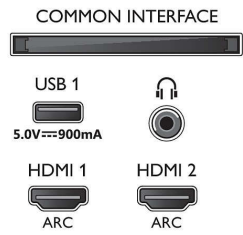

Specifications

Ambilight

- Ambilight Features: Built-in Ambilight+hue, Ambilight Music, Game Mode, Wall colour adaptive, Lounge mode
- Ambilight Version: 3 sided

Picture/Display

- Aspect ratio: 16:9
- Diagonal screen size (metric): 108 cm
- Display: 4K Ultra HD LED
- Panel resolution: 3840 x 2160

- Picture engine: P5 Perfect Picture Engine
- Picture enhancement: Ultra Resolution, Micro Dimming Pro, 1700 PPI, Dolby Vision, HDR10+
- Diagonal screen size (inch): 43 inch

Supported Display Resolution

- Computer inputs on all HDMI: HDR supported, HDR10/HLG, up to 4K UHD 3840 x 2160 @60 Hz
- Video inputs on all HDMI: up to 4K UHD 3840 x 2160 @60 Hz, HDR supported, HDR10/HLG

(Hybrid Log Gamma), HDR10+/Dolby Vision

Tuner/Reception/Transmission

- Digital TV: DVB-T/T2/T2-HD/C/S/S2
- Video Playback: NTSC, PAL, SECAM
- MPEG Support: MPEG2, MPEG4
- TV Programme guide*: 8-day Electronic Programme Guide
- Signal strength indication
- Teletext: 1000 page Hypertext
- HEVC support

Connections

Side