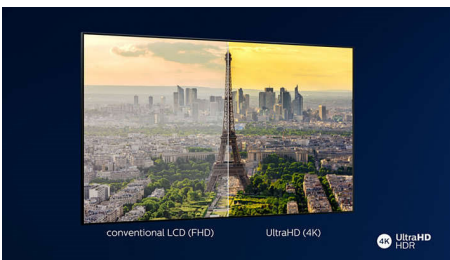

4K Ultra HD

With four times the resolution of conventional Full HD, Ultra HD lights up your screen with over 8 million pixels and our unique Ultra Resolution Upscaling technology. Experience

improved images regardless of the original content, and enjoy a sharper picture with superior depth, contrast, natural motion and vivid details.

Pixel Precise Ultra HD

The beauty of 4K Ultra HD TV is in savouring every detail. Philips Pixel Precise Ultra HD engine converts any input picture into stunning UHD resolution on your screen. Enjoy a smooth, yet sharp moving image and exceptional contrast. Discover deeper blacks, whiter whites, vivid colours and natural skin tones — every time, and from any source.