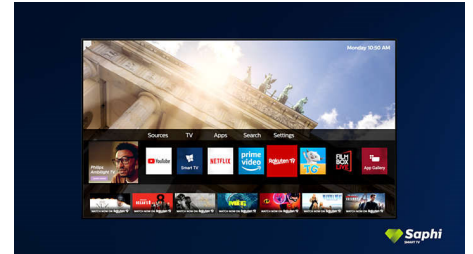

## SAPHI

SAPHI is a fast, intuitive operating system that makes your Philips Smart TV a real pleasure to use. Enjoy great picture quality and one-button access to a clear icon-based menu. Operate your TV with ease and quickly navigate to popular Philips Smart TV apps including YouTube, Netflix and more.