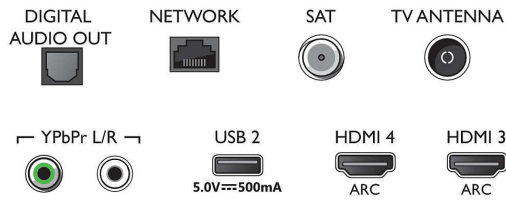

Specifications

Ambilight

- Ambilight Features: Built-in Ambilight+hue, Ambilight Music, Game Mode, Wall colour adaptive, Lounge mode
- Ambilight Version: 3 sided

Picture/Display

- Aspect ratio: 16:9
- Diagonal screen size (metric): 108 cm
- Display: 4K Ultra HD LED
- Panel resolution: 3840 x 2160

- Picture engine: P5 Perfect Picture Engine
- Picture enhancement: Ultra Resolution, Micro Dimming Pro, 1700 PPI, Dolby Vision, HDR10+
- Diagonal screen size (inch): 43 inch

Supported Display Resolution

- Computer inputs on all HDMI: HDR supported, HDR10/HLG, up to 4K UHD 3840 x 2160 @60 Hz
- Video inputs on all HDMI: up to 4K UHD 3840 x 2160 @60 Hz, HDR supported, HDR10/HLG

(Hybrid Log Gamma), HDR10+/Dolby Vision

Tuner/Reception/Transmission

- Digital TV: DVB-T/T2/T2-HD/C/S/S2
- Video Playback: NTSC, PAL, SECAM
- MPEG Support: MPEG2, MPEG4
- TV Programme guide*: 8-day Electronic Programme Guide
- Signal strength indication
- Teletext: 1000 page Hypertext
- HEVC support

Connections

Side

Bottom