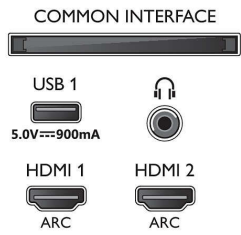

Specifications

Ambilight

- Ambilight Features: Built-in Ambilight+hue, Ambilight Music, Game Mode, Wall colour adaptive, Lounge mode
- Ambilight Version: 3 sided

Picture/Display

- Aspect ratio: 16:9
- Diagonal screen size (metric): 108 cm
- Display: 4K Ultra HD LED
- Panel resolution: 3840 x 2160

- Picture engine: P5 Perfect Picture Engine
- Picture enhancement: Ultra Resolution, Micro Dimming Pro, 1700 PPI, Dolby Vision, HDR10+
- Diagonal screen size (inch): 43 inch

Supported Display Resolution

- Computer inputs on all HDMI: HDR supported, HDR10/HLG, up to 4K UHD 3840 x 2160 @60 Hz
- Video inputs on all HDMI: up to 4K UHD 3840 x 2160 @60 Hz, HDR supported, HDR10/HLG

(Hybrid Log Gamma), HDR10+/Dolby Vision

Tuner/Reception/Transmission

- Digital TV: DVB-T/T2/T2-HD/C/S/S2
- Video Playback: NTSC, PAL, SECAM
- MPEG Support: MPEG2, MPEG4
- TV Programme guide*: 8-day Electronic Programme Guide
- Signal strength indication
- Teletext: 1000 page Hypertext
- HEVC support

Connections

Side