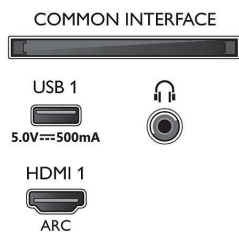

Power

- Mains power: AC 220 - 240 V 50/60 Hz
- Standby power consumption: 0.3 W
- Power Saving Features: Auto switch-off timer, Picture mute (for radio), Eco mode, Light sensor

Accessories

- Included accessories: Remote Control, 2 x AAA Batteries, Power cord, Quick start guide, Legal and safety brochure, Tabletop stand

Design

- Colours of TV: Matt black bezel
- Stand design: Black peak sticks

Dimensions

- Set Width: 962.8 mm
- Set Height: 558.2 mm
- Set Depth: 78.1 mm
- Product weight: 8.5 kg
- Set width (with stand): 962.8 mm
- Set height (with stand): 585.2 mm
- Set depth (with stand): 226.6 mm
- Product weight (+stand): 8.7 kg
- Box width: 1070.0 mm
- Box height: 650.0 mm
- Box depth: 140.0 mm
- Weight incl. Packaging: 11.3 kg
- Stand width: 778.5 mm
- Stand height: 27.0 mm
- Stand depth: 235.7 mm
- Wall-mount compatible: 100 x 200 mm

Connections

Side

Bottom

Issue date 2023-08-30

Version: 4.4.1

EAN: 87 18863 03475 0

© 2023 Koninklijke Philips N.V.
All Rights reserved.

Specifications are subject to change without notice.
Trademarks are the property of Koninklijke Philips N.V.
or their respective owners.