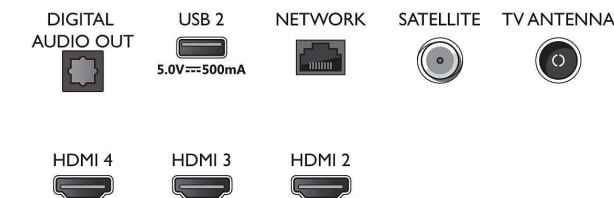

Power

- Mains power: AC 220 - 240 V 50/60 Hz
- Standby power consumption: 0.3 W
- Power Saving Features: Auto switch-off timer, Picture mute (for radio), Eco mode, Light sensor

Accessories

- Included accessories: Remote Control, 2 x AAA Batteries, Power cord, Quick start guide, Legal and safety brochure, Tabletop stand

Design

- Colours of TV: Matt black bezel
- Stand design: Black peak sticks

Dimensions

- Set Width: 962.8 mm
- Set Height: 558.2 mm
- Set Depth: 78.1 mm
- Product weight: 8.5 kg
- Set width (with stand): 962.8 mm
- Set height (with stand): 585.2 mm
- Set depth (with stand): 226.6 mm
- Product weight (+stand): 8.7 kg
- Box width: 1070.0 mm
- Box height: 650.0 mm
- Box depth: 140.0 mm
- Weight incl. Packaging: 11.3 kg
- Stand width: 778.5 mm
- Stand height: 27.0 mm
- Stand depth: 235.7 mm
- Wall-mount compatible: 100 x 200 mm

Connections

Side

Bottom

Issue date 2023-08-30

Version: 4.4.1

EAN: 87 18863 03475 0

© 2023 Koninklijke Philips N.V.
All Rights reserved.

Specifications are subject to change without notice.
Trademarks are the property of Koninklijke Philips N.V.
or their respective owners.