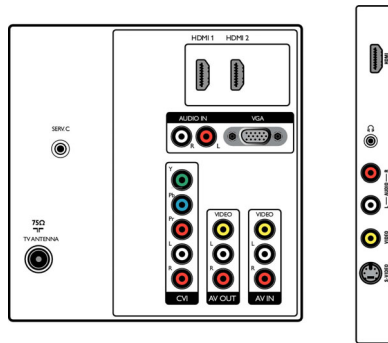

Specifications

Picture/Display

- Aspect ratio: Widescreen
- Diagonal screen size (inch): 42 inch
- Diagonal screen size (metric): 107 cm
- Panel resolution: 1920x1080p
- Brightness: 500 cd/m²
- Picture enhancement: Pixel Plus 2 HD, 3D Combfilter, Active Control + Light sensor, Contrast Plus, Digital Noise Reduction, Jagged Line

- Suppression, Luminance Transient Improver, Progressive scan, HD Natural Motion
- Display screen type: LCD Full HD W-UXGA Act. matrix
- Dynamic screen contrast: 30000:1
- Response time (typical): 5 ms
- Viewing angle: 178° (H) / 178° (V)
- Screen enhancement: Anti-Reflection coated screen

Supported Display Resolution

- Computer formats: 640 x 480, 60, 72, 75, 85Hz, 720 x 400, 70Hz, 800 x 600, 60, 72, 75, 85Hz, 1024 x 768, 60, 70, 75, 85Hz, 1280 x 768, 60Hz, 1280 x 1024, 60Hz, 1360 x 768, 60Hz
- Video formats: 480i, 60Hz, 480p, 60Hz, 576i, 50Hz, 576p, 50Hz, 720p, 50, 60Hz, 1080i, 50, 60Hz, 1080p, 24, 50, 60Hz, 1080p, 24, 25, 30Hz