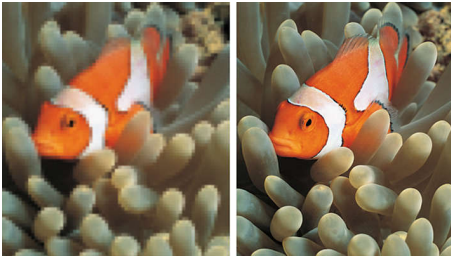

PHILIPS

LCD TV
107cm (42") Full HD 1080p

Highlights

Pixel Plus 2 HD

Pixel Plus 2 HD offers the unique combination of ultimate sharpness, natural detail, increased depth, vivid colors and smooth and natural motion from standard TV, High Definition signals and multimedia sources. Each pixel of the incoming picture is enhanced to better match the surrounding pixels, resulting in a more natural picture. Artifacts in compressed multimedia content are detected and reduced, ensuring that the picture is clean and razor sharp. Digital noise reduction ensures that the picture is perfectly smooth yet razor sharp.