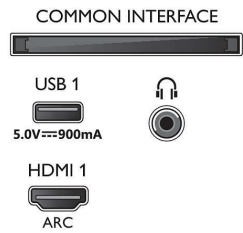

4K UHD LED Android TV

108 cm (43") Ambilight TV Major HDR formats supported, P5 Perfect Picture Engine, Android TV/AI voice control

43PUS8505/12

Specifications

Ambilight

- Ambilight Features: Built-in Ambilight+hue, Ambilight Music, Game Mode, Wall colour adaptive, Lounge mode, AmbiWakeup, AmbiSleep
- Ambilight Version: 3 sided

Picture/Display

- Aspect ratio: 16:9
- Diagonal screen size (inch): 43 inch
- Diagonal screen size (metric): 108 cm
- Display: 4K Ultra HD LED

- Panel resolution: 3840 x 2160
- Picture engine: P5 Perfect Picture Engine
- Picture enhancement: Ultra Resolution, Dolby Vision, HDR10+, 2100 PPI
- Diagonal screen size (inch): 43 inch

Supported Display Resolution

- Computer inputs on all HDMI: HDR supported, HDR10/HLG, up to 4K UHD 3840 x 2160 @60 Hz
- Video inputs on all HDMI: up to 4K UHD 3840 x

2160 @60 Hz, HDR supported, HDR10/HLG (Hybrid Log Gamma), HDR10+/Dolby Vision

Tuner/Reception/Transmission

- Digital TV: DVB-T/T2/T2-HD/C/S/S2
- Video Playback: PAL, SECAM
- MPEG Support: MPEG2, MPEG4
- TV Programme guide*: 8-day Electronic Programme Guide
- Signal strength indication

Connections

Side