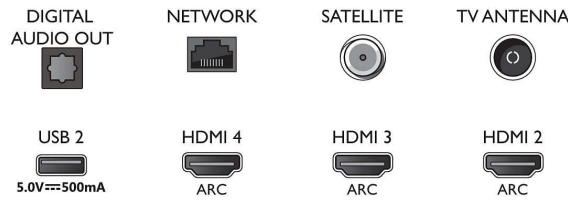

Connections

Side

Bottom

4K UHD LED Android TV

108 cm (43") Ambilight TV Major HDR formats supported, P5 Perfect Picture Engine, Android TV/AI voice control

Specifications

- Teletext: 1000 page Hypertext
- HEVC support