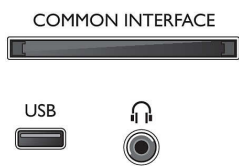

Connectivity

- Number of HDMI connections: 2
- EasyLink (HDMI-CEC): Remote control pass-through, System audio control, System standby, One touch play
- Number of USBs: 1
- Other connections: Common Interface Plus (CI+), Digital audio out (optical), Antenna IEC75, Satellite Connector, Audio in (DVI), Headphone out

Power

- Mains power: AC 220–240 +/- 10%
- Ambient temperature: 5°C to 35°C
- Standby power consumption: $\leq 0.3\text{ W}$
- Energy Label Class: A+
- EU Energy Label power: 47 W
- Power Saving Features: Auto switch-off timer, Eco mode, Picture mute (for radio)
- Off mode power consumption: N/A
- Annual energy consumption: 69 kWh
- Presence of lead: Yes*
- Mercury content: 0 mg

Accessories

- Included accessories: Remote Control, 2 x AAA Batteries, Power cord, Quick start guide, Legal and safety brochure, Tabletop stand

Colour & Finish

- TV Front: Black High Gloss

Dimensions

- Set Width: 970.6 mm
- Set Height: 563.0 mm
- Set Depth: 80.5 mm
- Product weight: 7.1 kg
- Set width (with stand): 970.6 mm
- Set height (with stand): 585.0 mm
- Set depth (with stand): 218.1 mm
- Product weight (+stand): 7.2 kg
- Box width: 1070 mm
- Box height: 680 mm
- Box depth: 140 mm
- Weight incl. Packaging: 9.5 kg
- Wall-mount compatible: 200 x 100 mm
- TV stand width distance: 768.6 mm

Connections

Side