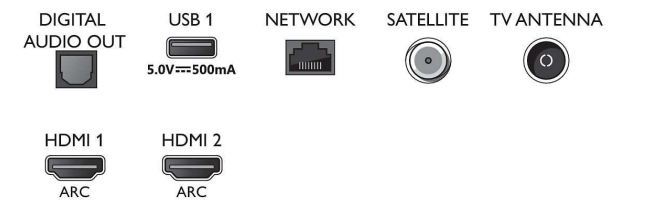

Connections

Side

Bottom

4K UHD LED Smart TV

189 cm (75") Ambilight TV Major HDR formats supported, P5 Perfect Picture Engine, Alexa built-in

75PUS7855/12

Specifications

Smart TV Features