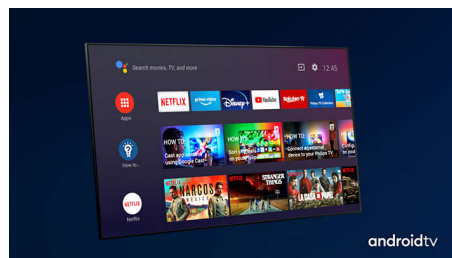

Android TV.

Make your Philips Android TV your own. If it's all about Amazon and YouTube this week and

Rakuten TV and Netflix next week - no problem. A clear, intuitive interface lets you put the content you love front and centre. Easily pick up where you left off in the latest series, or check out the new movie releases.