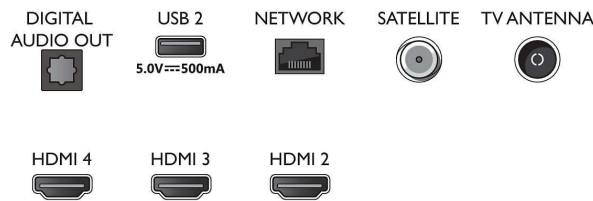

Android TV

- OS: Android TV™ 11 (R)
- Pre-installed apps: Amazon Prime Video, BBC

Connections

Side

Bottom

4K UHD LED Android TV

3 sided Ambilight TV Major HDR formats supported, Dolby Vision and Dolby Atmos, 189 cm (75") Android TV

Specifications

- iPlayer, Disney+, Netflix, YouTube
- Memory size (Flash): 16 GB*
- Gaming cloud: Stadia

Smart TV Features

- Interactive TV: HbbTV
- Ease of Use: One-stop smart menu button, On-screen user manual
- Firmware upgradeable: Firmware auto upgrade wizard, Firmware upgradeable via USB, Online firmware upgrade, App upgrade in background
- Voice assistant*: Google Assistant ready*