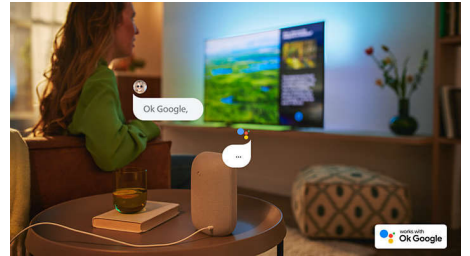

Slim, attractive design.

Looking for a TV that fits with your room? The virtually bezel-free screen of this 4K smart TV goes with just about any interior, and the slim, matt-black feet make it seem as if the screen is floating. Our packaging and inserts use recycled cardboard and paper.

75PUS8007/12

Android TV

Your Philips Android TV gives you the content you want—when you want it. You can customise the home screen to display your favourite apps, making it simple to start streaming the movies and shows you love. Or pick up where you left off.

AI voice control

You can use your voice to control your Philips Android TV via any speaker that has Google Assistant, or via an Android TV remote app. Want to find apps, stream content or play games? Just ask.