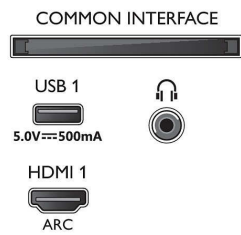

4K UHD LED Android TV

3 sided Ambilight TV Major HDR formats supported, Dolby Vision and Dolby Atmos, 189 cm (75") Android TV

Specifications

Ambilight

- Ambilight Features: Built-in Ambilight, Game Mode, Lounge mode, Wall colour adaptive
- Ambilight Version: 3 sided

Picture/Display

- Aspect ratio: 16:9
- Diagonal screen size (metric): 189 cm
- Display: 4K Ultra HD LED
- Panel resolution: 3840 x 2160
- Native refresh rate: 60 Hz

- Picture engine: Pixel Precise Ultra HD
- Picture enhancement: Dolby Vision, HLG (Hybrid Log Gamma), HDR10+ compatible
- Diagonal screen size (inch): 75 inch

Display input resolution

- Resolution-Refresh rate: 576 p - 50 Hz, 640 x 480 - 60 Hz, 720 p - 50 Hz, 60 Hz, 2560 x 1440 - 60 Hz, 1920 x 1080p - 24 Hz, 25 Hz, 30 Hz, 3840 x 2160p - 24 Hz, 25 Hz, 30 Hz, , 50 Hz, 60 Hz

75PUS8007/12

Tuner/Reception/Transmission

- Digital TV: DVB-T/T2/T2-HD/C/S/S2
- TV Programme guide*: 8-day Electronic Programme Guide
- Signal strength indication
- Teletext: 1000 page Hypertext
- HEVC support

Android TV

- OS: Android TV™ 11 (R)
- Pre-installed apps: Amazon Prime Video, BBC

Connections

Side