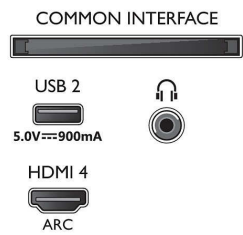

4K UHD LED Android TV

3 sided Ambilight TV Major HDR formats supported, P5 picture engine-120 Hz, 108 cm (43") Android TV

43PUS8807/12

Specifications

Ambilight

- Ambilight Features: Built-in Ambilight+hue, Wall colour adaptive, Lounge mode, Game Mode, Ambilight Music, AmbiWakeup, AmbiSleep, Philips Wireless Home Speakers, Ambilight Aurora, Ambilight Boot-Up Animation
- Ambilight Version: 3 sided

Picture/Display

- Diagonal screen size (metric): 108 cm
- Display: 4K Ultra HD LED

- Panel resolution: 3840 x 2160
- Native refresh rate: 120 Hz
- Picture engine: P5 Perfect Picture Engine
- Picture enhancement: Dolby Vision, HDR10+, Micro Dimming Pro, Film-maker mode, Natural Motion, Wide Colour Gamut 90% DCI/P3, CalMAN Ready
- Diagonal screen size (inch): 43 inch

Display input resolution

- Resolution-Refresh rate: 576 p - 50 Hz, 640 x 480

- 60 Hz, 720 p - 50 Hz, 60 Hz, 2560 x 1440 - 60 Hz, 120 Hz, 1920 x 1080 p - 24 Hz, 25 Hz, 30 Hz, 50 Hz, 3840 x 2160 p - 24 Hz, 25 Hz, 30 Hz, 50 Hz, 60 Hz, 100 Hz, 120 Hz.

Tuner/Reception/Transmission

- Digital TV: DVB-T/T2/T2-HD/C/S/S2
- TV Programme guide*: 8-day Electronic Programme Guide
- Signal strength indication

Connections

Side