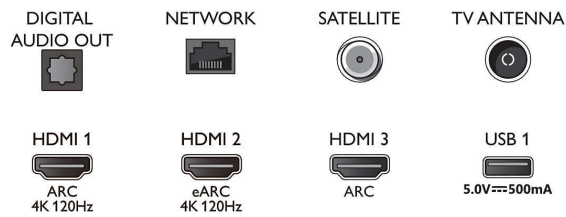

4K UHD LED Android TV

3 sided Ambilight TV Major HDR formats supported, P5 picture engine-120 Hz, 108 cm (43") Android TV

43PUS8807/12

Specifications

Ambilight

- Ambilight Features: Built-in Ambilight+hue, Wall colour adaptive, Lounge mode, Game Mode, Ambilight Music, AmbiWakeup, AmbiSleep, Philips Wireless Home Speakers, Ambilight Aurora, Ambilight Boot-Up Animation
- Ambilight Version: 3 sided

Picture/Display

- Diagonal screen size (metric): 108 cm
- Display: 4K Ultra HD LED

- Panel resolution: 3840 x 2160
- Native refresh rate: 120 Hz
- Picture engine: P5 Perfect Picture Engine
- Picture enhancement: Dolby Vision, HDR10+, Micro Dimming Pro, Film-maker mode, Natural Motion, Wide Colour Gamut 90% DCI/P3, CalMAN Ready
- Diagonal screen size (inch): 43 inch

Display input resolution

- Resolution-Refresh rate: 576 p - 50 Hz, 640 x 480

- 60 Hz, 720 p - 50 Hz, 60 Hz, 2560 x 1440 - 60 Hz, 120 Hz, 1920 x 1080 p - 24 Hz, 25 Hz, 30 Hz, 50 Hz, 3840 x 2160 p - 24 Hz, 25 Hz, 30 Hz, 50 Hz, 60 Hz, 100 Hz, 120 Hz.

Tuner/Reception/Transmission

- Digital TV: DVB-T/T2/T2-HD/C/S/S2
- TV Programme guide*: 8-day Electronic Programme Guide
- Signal strength indication

Connections

Side

Bottom