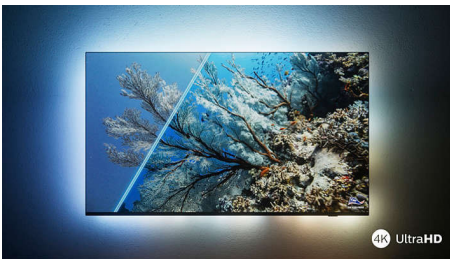

## Vibrant HDR picture

Want to experience a perfect picture for every scene? Your Philips 4K UHD TV is compatible with all major HDR formats, which means you get brilliant, sharp images. You'll see every detail, even in dark and bright areas.