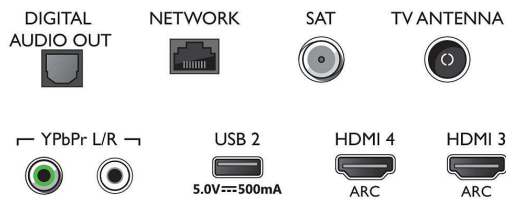

Specifications

Ambilight

- Ambilight Features: Built-in Ambilight+hue, Ambilight Music, Game Mode, Wall colour adaptive, Lounge mode
- Ambilight Version: 3 sided

Picture/Display

- Aspect ratio: 16:9
- Diagonal screen size (metric): 108 cm
- Display: 4K Ultra HD LED
- Panel resolution: 3840 x 2160

- Picture engine: P5 Perfect Picture Engine
- Picture enhancement: Ultra Resolution, Micro Dimming Pro, 1700 PPI, Dolby Vision, HDR10+
- Diagonal screen size (inch): 43 inch

Supported Display Resolution

- Computer inputs on all HDMI: HDR supported, HDR10/HLG, up to 4K UHD 3840 x 2160 @60 Hz
- Video inputs on all HDMI: up to 4K UHD 3840 x 2160 @60 Hz, HDR supported, HDR10/HLG

(Hybrid Log Gamma), HDR10+/Dolby Vision

Tuner/Reception/Transmission

- Digital TV: DVB-T/T2/T2-HD/C/S/S2
- Video Playback: NTSC, PAL, SECAM
- MPEG Support: MPEG2, MPEG4
- TV Programme guide*: 8-day Electronic Programme Guide
- Signal strength indication
- Teletext: 1000 page Hypertext
- HEVC support

Connections

Side

Bottom