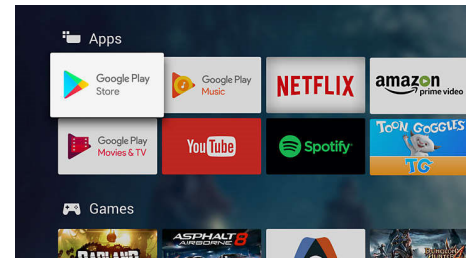

TV Content

Go beyond traditional TV programming with Google Play Store and Philips App Gallery. Experience endless movies, TV, music, apps and games online. More to love.

AI voice control.

Control your Philips Android TV with your voice. Want to play a game, watch Netflix or find content and apps in the Google Play store? Just tell your TV. You can even command all Google Assistant-compatible smart home devices, like dimming the lights and setting the thermostat on movie night. Without leaving the sofa. The days of searching for the TV remote are over. Now you can use your voice to control your Philips smart TV via Alexa-enabled devices, like Amazon Echo. Turn your TV on, change the channel, switch to your gaming console and more with Alexa.