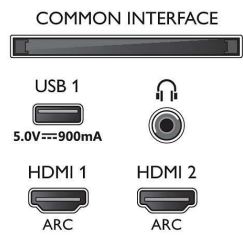

Specifications

Ambilight

- Ambilight Features: Built-in Ambilight+hue, Ambilight Music, Game Mode, Wall colour adaptive, Lounge mode
- Ambilight Version: 3 sided

Picture/Display

- Aspect ratio: 16:9
- Diagonal screen size (metric): 108 cm
- Display: 4K Ultra HD LED
- Panel resolution: 3840 x 2160

- Picture engine: P5 Perfect Picture Engine
- Picture enhancement: Ultra Resolution, Micro Dimming Pro, 1700 PPI, Dolby Vision, HDR10+
- Diagonal screen size (inch): 43 inch

Supported Display Resolution

- Computer inputs on all HDMI: HDR supported, HDR10/HLG, up to 4K UHD 3840 x 2160 @60 Hz
- Video inputs on all HDMI: up to 4K UHD 3840 x 2160 @60 Hz, HDR supported, HDR10/HLG

(Hybrid Log Gamma), HDR10+/Dolby Vision

Tuner/Reception/Transmission

- Digital TV: DVB-T/T2/T2-HD/C/S/S2
- Video Playback: NTSC, PAL, SECAM
- MPEG Support: MPEG2, MPEG4
- TV Programme guide*: 8-day Electronic Programme Guide
- Signal strength indication
- Teletext: 1000 page Hypertext
- HEVC support

Connections

Side