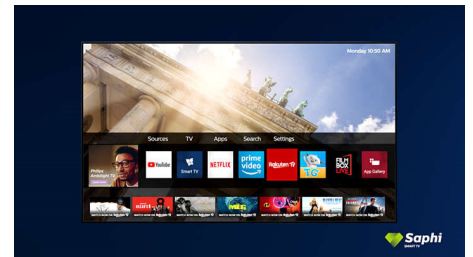

SAPHI TV Collection

Philips TV Collection. Netflix, Prime Video and more.

Slender T stand

Slender T-bar frame with matte metallic finish