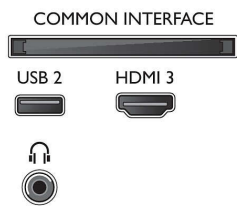

Specifications

Ambilight

- Ambilight Version: 3 sided

Picture/Display

- Aspect ratio: 16:9
- Diagonal screen size (metric): 108 cm
- Display: 4K Ultra HD LED
- Panel resolution: 3840 x 2160
- Picture enhancement: Micro Dimming, Pixel Precise Ultra HD, Ultra Resolution, 1200 PPI, Dolby Vision, HDR10+
- Diagonal screen size (inch): 43 inch

Supported Display Resolution

- Computer inputs on all HDMI: up to 4K UHD 3840 x 2160 @60 Hz
- Video inputs on all HDMI: up to 4K UHD 3840 x 2160 @60 Hz, HDR supported, HDR10/HLG (Hybrid Log Gamma), HDR10+/Dolby Vision

Tuner/Reception/Transmission

- Digital TV: DVB-T/T2/T2-HD/C/S/S2
- Video Playback: NTSC, PAL, SECAM
- MPEG Support: MPEG2, MPEG4
- TV Programme guide*: 8-day Electronic Programme Guide
- Signal strength indication

- Teletext: 1000 page Hypertext
- HEVC support

Smart TV Features

- User Interaction: SimplyShare, Wi-Fi Miracast certified*
- Interactive TV: HbbTV
- Programme: Pause TV, USB recording*
- SmartTV apps*: Online video stores, Open Internet browser, TV on demand, YouTube
- Ease of Installation: Auto detect Philips devices, Network installation wizard, Settings assistant wizard
- Ease of Use: One-stop smart menu button, On-

Connections

Side