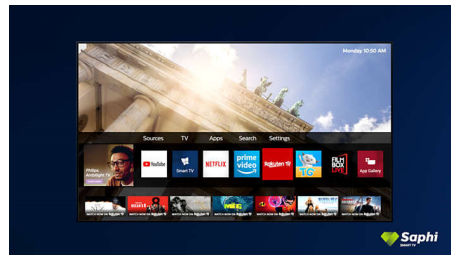

Saphi Smart TV

SAPHI is a fast, intuitive operating system that makes your Philips Smart TV a real pleasure to use. Enjoy great picture quality and one-button access to a clear icon-based menu. Operate your TV with ease and quickly navigate to

popular Philips Smart TV apps including YouTube, Netflix and more.

Clear audio

Clear audio from full-range speakers.

Punchy bass

Crisp, clear dialogue. Punchy bass.

Pixel Precise Ultra HD

The beauty of 4K Ultra HD TV is in savouring every detail. Philips Pixel Precise Ultra HD engine converts any input picture into stunning UHD resolution on your screen. Enjoy a smooth yet sharp moving image and exceptional contrast. Discover deeper blacks, whiter whites, vivid colours and natural skin tones — every time, and from any source.