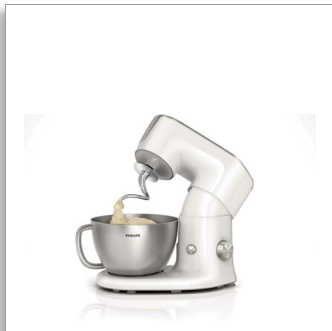

Philips Avance Collection
Kitchen Machine

900 W

7 speeds and pulse
Easy 6-in 1 set up

HR7950/01

Unbeatable results, easier than you think

Cake, bread, pizza, cookies, smoothies, soups and more

Presenting the all new Philips Kitchen Machine - unbeatable performance and versatility, easier than you thought!

Easier than you thought

- Unique open arm for full bowl access, easier to attach tools
- Quick release suction feet to lift and move effortlessly
- Easier to clean with rounded edges, covered hinge

Unbeatable kneading, mixing, whisking results

- 7 speeds and pulse for maximum control
- Powerful 900 W motor for consistent, unbeatable results
- Planetary Mixing Action for thoroughly mixed ingredients
- Metal kneading hook, whisk and beater, designed to perform
- 4L metal bowl for upto 1300gms of dough

7 speed control and pulse

Multiple speeds and pulse gives maximum control for unlimited variety of recipes.

4L metal bowl with handle

Large, robust 4L metal bowl can comfortably knead upto 1300gms of dough so you can make upto 4 12" pizzas or 2 loafs of bread in one go. The metal handle makes it easy to carry and pour. While the splash guard cover prevents splashing when in use.