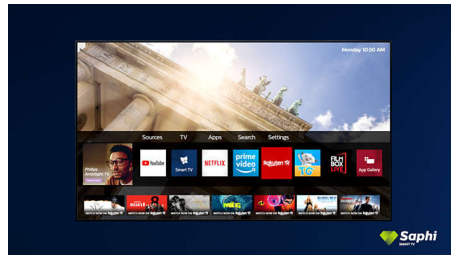

Saphi Smart TV

SAPHI is a fast, intuitive operating system that makes your Philips Smart TV a real pleasure to use. Enjoy one-button access to a clear icon-based menu. Quickly navigate to popular Philips Smart TV apps including YouTube, Netflix and more.