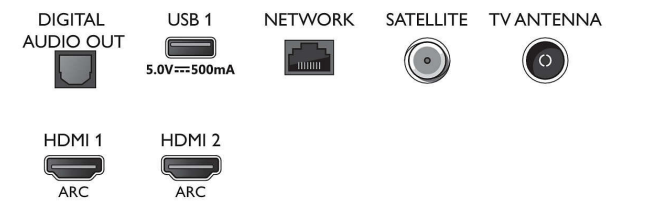

4K UHD LED Smart TV

146 cm (58") Ambilight TV Major HDR formats supported, P5 Perfect Picture Engine, Alexa built-in

58PUS7855/12

Specifications

Ambilight

- Ambilight Features: Ambilight Music, Built-in Ambilight+hue, Game Mode, Lounge mode, Wall colour adaptive
- Ambilight Version: 3 sided

Picture/Display

- Aspect ratio: 16:9
- Diagonal screen size (inch): 58 inch
- Diagonal screen size (metric): 146 cm
- Display: 4K Ultra HD LED
- Panel resolution: 3840 x 2160

- Picture engine: P5 Perfect Picture Engine
- Picture enhancement: Ultra Resolution, Dolby Vision, HDR10+, 1700 PPI, HLG (Hybrid Log Gamma)
- Diagonal screen size (inch): 58 inch

Supported Display Resolution

- Computer inputs on all HDMI: up to 4K UHD 3840 x 2160 @60 Hz, HDR supported, HDR10/HLG
- Video inputs on all HDMI: up to 4K UHD 3840 x 2160 @60 Hz, HDR supported, HDR10/HLG

(Hybrid Log Gamma), HDR10+/Dolby Vision

Tuner/Reception/Transmission

- Digital TV: DVB-T/T2/T2-HD/C/S/S2
- Video Playback: PAL, SECAM
- MPEG Support: MPEG2, MPEG4
- TV Programme guide*: 8-day Electronic Programme Guide
- Signal strength indication
- Teletext: 1000 page Hypertext
- HEVC support

Connections

Side

Bottom