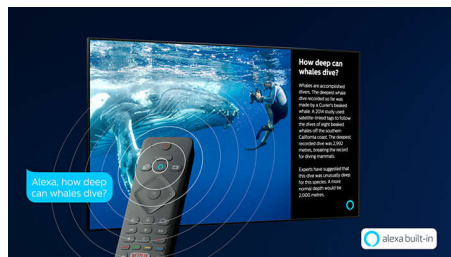

Voice control

Now you can use your voice to control your Philips smart TV. You can ask Alexa to change channels, switch to your gaming console or control smart-home devices like your lights

and thermostat. You can do all of this and more with Alexa.