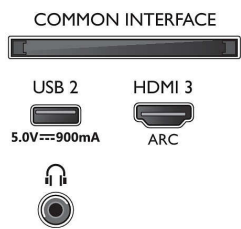

4K UHD LED Smart TV

146 cm (58") Ambilight TV Major HDR formats supported, P5 Perfect Picture Engine, Alexa built-in

58PUS7855/12

Specifications

Ambilight

- Ambilight Features: Ambilight Music, Built-in Ambilight+hue, Game Mode, Lounge mode, Wall colour adaptive
- Ambilight Version: 3 sided

Picture/Display

- Aspect ratio: 16:9
- Diagonal screen size (inch): 58 inch
- Diagonal screen size (metric): 146 cm
- Display: 4K Ultra HD LED
- Panel resolution: 3840 x 2160

- Picture engine: P5 Perfect Picture Engine
- Picture enhancement: Ultra Resolution, Dolby Vision, HDR10+, 1700 PPI, HLG (Hybrid Log Gamma)
- Diagonal screen size (inch): 58 inch

Supported Display Resolution

- Computer inputs on all HDMI: up to 4K UHD 3840 x 2160 @60 Hz, HDR supported, HDR10/HLG
- Video inputs on all HDMI: up to 4K UHD 3840 x 2160 @60 Hz, HDR supported, HDR10/HLG

(Hybrid Log Gamma), HDR10+/Dolby Vision

Tuner/Reception/Transmission

- Digital TV: DVB-T/T2/T2-HD/C/S/S2
- Video Playback: PAL, SECAM
- MPEG Support: MPEG2, MPEG4
- TV Programme guide*: 8-day Electronic Programme Guide
- Signal strength indication
- Teletext: 1000 page Hypertext
- HEVC support

Connections

Side