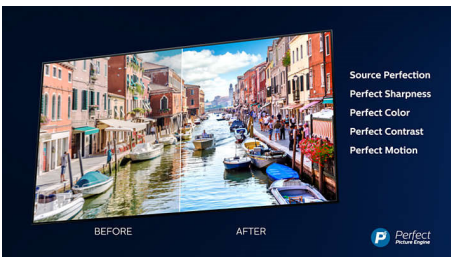

P5 Perfect Picture Engine

The Philips P5 Perfect Picture Engine delivers an image as brilliant as the content you love. Details have noticeably more depth. Colours are vivid, while skin tones look natural. Contrast is so crisp you'll feel every detail. And

motion is so smooth that you'll never lose sight of the ball, no matter how fast the play.