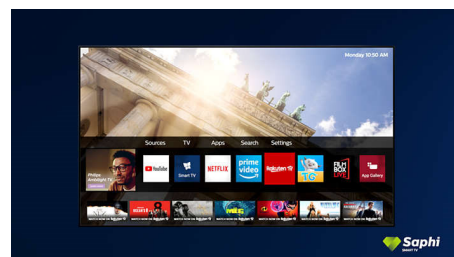

Saphi Smart TV

SAPHI is a fast, intuitive operating system that makes your Philips Smart TV a real pleasure to use. Enjoy one-button access to a clear icon-based menu. Quickly navigate to popular

Philips Smart TV apps including YouTube, Netflix and more.