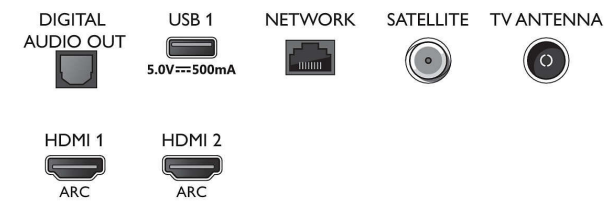

Connections

Side

Bottom

Specifications

Smart TV Features

- User Interaction: SimplyShare, Screen mirroring
- Interactive TV: HbbTV
- Programme: Pause TV, USB recording*
- SmartTV apps*: Online video stores, Open Internet browser, TV on demand, YouTube, Netflix TV
- Ease of Installation: Auto detect Philips devices, Network installation wizard, Settings assistant wizard
- Ease of Use: One-stop smart menu button, On-screen user manual
- Firmware upgradeable: Firmware auto upgrade wizard, Firmware upgradeable via USB, Online firmware upgrade
- Screen Format Adjustments: Advance - Shift, Basic - Fill Screen, Fit to screen, Zoom, stretch, Wide screen
- Voice assistant*: Amazon Alexa built-in, RC with Mic.