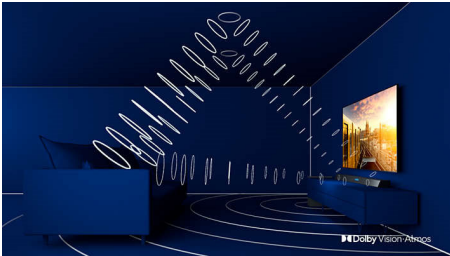

43PUS7805/12

Highlights

Ambilight 3 sided

With Philips Ambilight, every moment feels closer. Intelligent LEDs around the edge of the TV respond to the on-screen action and emit an immersive glow that's simply captivating. Experience it once and wonder how you enjoyed TV without it.

Dolby Vision and Dolby Atmos

Support for Dolby's premium sound and video formats means the HDR content you watch will look—and sound—gloriously real. Whether it's the latest streaming series or a Blu-Ray disc set, you'll enjoy contrast, brightness and colour that reflect the director's original intentions. And hear spacious sound with clarity, detail and depth.