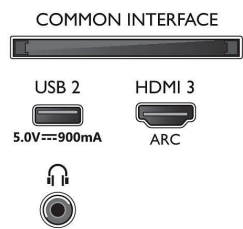

4K UHD LED Smart TV

108 cm (43") Ambilight TV Major HDR formats supported, P5 Perfect Picture Engine, Alexa built-in

43PUS7805/12

Specifications

Ambilight

- Ambilight Features: Ambilight Music, Built-in Ambilight+hue, Game Mode, Lounge mode, Wall colour adaptive
- Ambilight Version: 3 sided

Picture/Display

- Aspect ratio: 16:9
- Diagonal screen size (inch): 43 inch
- Diagonal screen size (metric): 108 cm
- Display: 4K Ultra HD LED
- Panel resolution: 3840 x 2160

- Picture engine: P5 Perfect Picture Engine
- Picture enhancement: Ultra Resolution, Dolby Vision, HDR10+, 1700 PPI, HLG (Hybrid Log Gamma)
- Diagonal screen size (inch): 43 inch

Supported Display Resolution

- Computer inputs on all HDMI: up to 4K UHD 3840 x 2160 @60 Hz, HDR supported, HDR10/HLG
- Video inputs on all HDMI: up to 4K UHD 3840 x 2160 @60 Hz, HDR supported, HDR10/HLG

(Hybrid Log Gamma), HDR10+/Dolby Vision

Tuner/Reception/Transmission

- Digital TV: DVB-T/T2/T2-HD/C/S/S2
- Video Playback: PAL, SECAM
- MPEG Support: MPEG2, MPEG4
- TV Programme guide*: 8-day Electronic Programme Guide
- Signal strength indication
- Teletext: 1000 page Hypertext
- HEVC support

Connections

Side