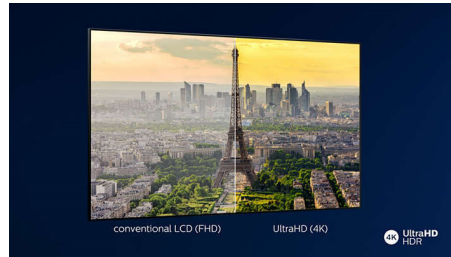

HDR10+ supported

Your Philips TV is primed to get the most out of the HDR10+ video format. Contrast, colour and brightness levels are adjusted from frame to frame. Whether it's a must-watch series or the new blockbuster, shadows will be deeper. Bright surfaces will shine. Colours will be truer.

Pixel Precise Ultra HD

The beauty of 4K Ultra HD TV is in savouring every detail. Philips Pixel Precise Ultra HD engine converts any input picture into stunning UHD resolution on your screen. Enjoy a smooth yet sharp moving image and exceptional contrast. Discover deeper blacks, whiter whites, vivid colours and natural skin tones — every time, and from any source.