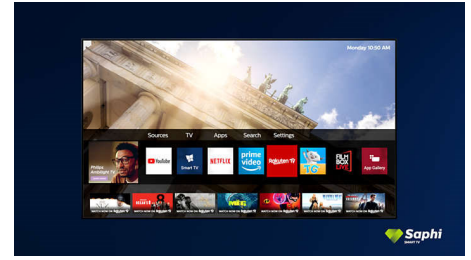

Saphi Smart TV

SAPHI is a fast, intuitive operating system that makes your Philips Smart TV a real pleasure to use. Enjoy great picture quality and one-button access to a clear icon-based menu. Operate your TV with ease and quickly navigate to popular Philips Smart TV apps including YouTube, Netflix and more.