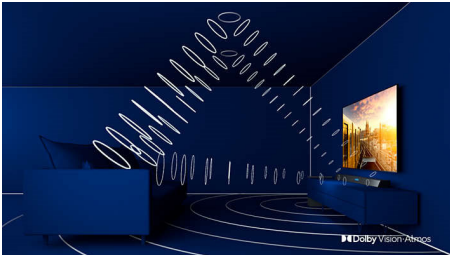

Dolby Vision and Dolby Atmos

Support for Dolby's premium sound and video formats means the HDR content you watch

will look—and sound—gloriously real. Whether it's the latest streaming series or a Blu-Ray disc set, you'll enjoy contrast, brightness and colour that reflect the director's original intentions. And hear spacious sound with clarity, detail and depth.