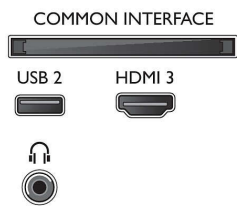

Specifications

Ambilight

- Ambilight Version: 3 sided

Picture/Display

- Aspect ratio: 16:9
- Diagonal screen size (metric): 108 cm
- Display: 4K Ultra HD LED
- Panel resolution: 3840 x 2160
- Picture enhancement: Micro Dimming, Pixel Precise Ultra HD, Ultra Resolution, 1200 PPI
- Diagonal screen size (inch): 43 inch

Supported Display Resolution

- Computer inputs on all HDMI: up to 4K UHD

3840 x 2160 @60 Hz

- Video inputs on all HDMI: up to 4K UHD 3840 x 2160 @60 Hz, HDR supported, HDR10/HLG (Hybrid Log Gamma), HDR10+/Dolby Vision

Tuner/Reception/Transmission

- Digital TV: DVB-T/T2/T2-HD/C/S/S2
- Video Playback: NTSC, PAL, SECAM
- MPEG Support: MPEG2, MPEG4
- TV Programme guide*: 8-day Electronic Programme Guide
- Signal strength indication
- Teletext: 1000 page Hypertext
- HEVC support

Smart TV Features

- User Interaction: SimplyShare, Wi-Fi Miracast certified*
- Interactive TV: HbbTV
- Programme: Pause TV, USB recording*
- SmartTV apps*: Online video stores, Open Internet browser, TV on demand, YouTube
- Ease of Installation: Auto detect Philips devices, Network installation wizard, Settings assistant wizard
- Ease of Use: One-stop smart menu button, On-screen user manual
- Firmware upgradeable: Firmware auto upgrade wizard, Firmware upgradeable via USB, Online

Connections

Side