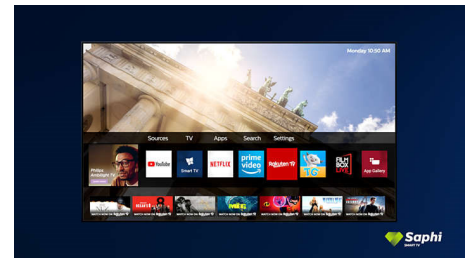

SAPHI TV Collection

Philips TV Collection. Netflix, Prime Video and more.