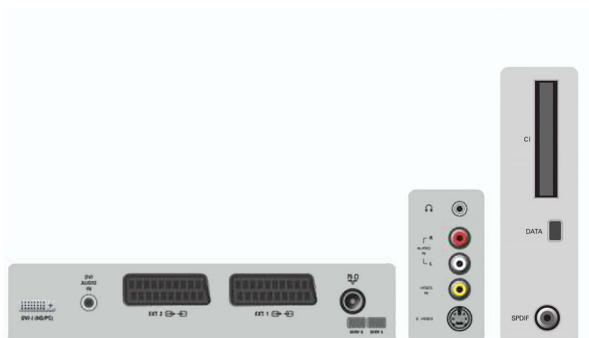

- Screen Format Adjustments: 4:3, Movie expand 14:9, Movie expand 16:9, Subtitle Zoom, Super Zoom, Widescreen
- Remote Control: Amp, DVD, Multi-functional, TV
- Remote control type: RCFE05SLS05
- User Interface: 7-day Electronic programme Guide
- Teletext: 10-page Smart Text
- VESA Mount: 100 x 100 mm
- Picture in Picture: Picture in graphics, Twin page text
- Teletext enhancements: Programme information Line

Sound

- Equalizer: 5-bands
- Output power (RMS): 2 x 5 W
- Sound System: Virtual Dolby Surround, Stereo
- Sound Enhancement: Dynamic Bass Enhancement

Connectivity

- Audio Output - Digital: AC3 over S/PDIF (Optical)
- Number of Scarts: 2
- AV 3: Audio-in mini jack 3.5 mm, DVI-I with HDCP
- Front/Side connections: Audio in, CVBS in, Headphones Out, S-video in
- Ext 1 Scart: Audio L/R, CVBS in/out, RGB
- Ext 2 Scart: Audio L/R, CVBS in/out, S-video in
- Other connections: Antenna IEC75, DVI-I, Common Interface

Power

- Power supply: AC 90-240
- Ambient temperature: 5°C to 45°C
- Power consumption: 110w Normal W
- Standby power consumption: ≤ 1 W

Accessories

- Cables: DVI-I to YPbPr cable
- Included accessories: Power cord, Quick start guide, Registration card, Remote Control, User Manual, Batteries for remote control, Tabletop stand

Dimensions

- Set Width: 804.5 mm
- Set Height: 436 mm
- Set Depth: 114 mm
- Product weight: 16 kg
- Box width: 876 mm

Issue date 2023-08-22

Version: 13.0.17

EAN: 87 10895 87564 6

© 2023 Koninklijke Philips N.V.
All Rights reserved.

Specifications are subject to change without notice.
Trademarks are the property of Koninklijke Philips N.V.
or their respective owners.

www.philips.com