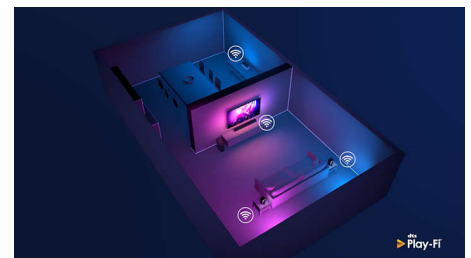

DTS Play-Fi

With DTS Play-Fi on your Philips TV you can connect to compatible speakers in any room. Got wireless speakers in the kitchen? Listen to the film while you make a snack, or keep up with the sports commentary while you get everyone a drink.

androidtv