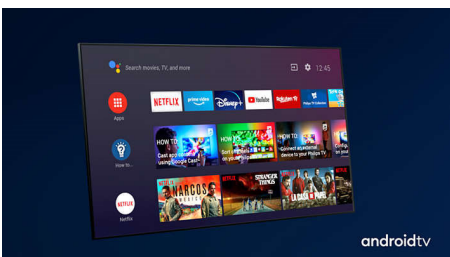

Android TV.

Make your Philips Android TV your own. If it's all about Amazon and YouTube this week and

Rakuten TV and Netflix next week - no problem. A clear, intuitive interface lets you put the content you love front and centre. Easily pick up where you left off in the latest series, or check out the new movie releases.