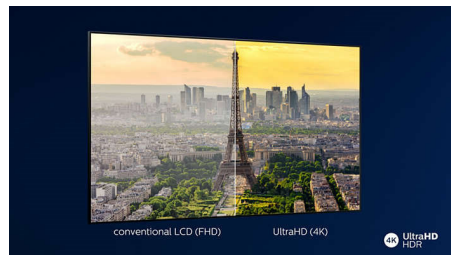

4K UHD HDR

Your Philips 4K UHD TV is compatible with all major HDR formats, including HDR10+ and Dolby Vision. Whether it's a must-watch series or the latest video game, shadows will be deeper. Bright surfaces will shine. Colours will be truer.

Design

Placing your TV in a corner or in an awkward position? The central swivel stand ensures that you'll always be able to angle the screen just so. However you place the television, the silver bezel adds a sophisticated touch.

43PUS8505/12