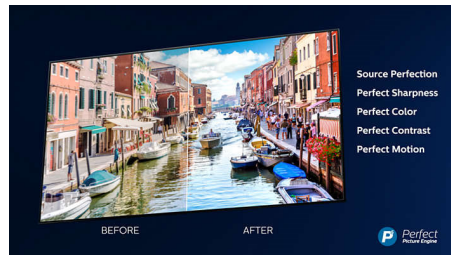

P5 Perfect Picture Engine

The Philips P5 engine delivers a picture as brilliant as the content you love. Details have noticeably more depth. Colours are vivid, while skin tones look natural. Contrast is so crisp you'll feel every detail. Motion is perfectly smooth.