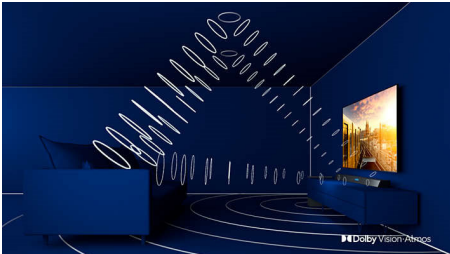

Dolby Vision and Dolby Atmos

Support for Dolby's premium sound and video formats means the HDR content you watch will look—and sound—gloriously real. Whether it's the latest streaming series or a Blu-Ray disc set, you'll enjoy contrast, brightness and colour that reflect the director's original intentions. And hear spacious sound with clarity, detail and depth.