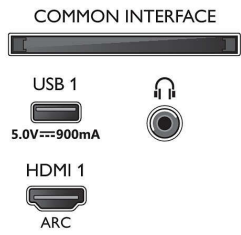

4K UHD LED Android TV

108 cm (43") Ambilight TV Major HDR formats supported, P5 Perfect Picture Engine, Android TV/AI voice control

43PUS8505/12

Specifications

Ambilight

- Ambilight Features: Built-in Ambilight+hue, Ambilight Music, Game Mode, Wall colour adaptive, Lounge mode, AmbiWakeup, AmbiSleep
- Ambilight Version: 3 sided

Picture/Display

- Aspect ratio: 16:9
- Diagonal screen size (inch): 43 inch
- Diagonal screen size (metric): 108 cm
- Display: 4K Ultra HD LED

- Panel resolution: 3840 x 2160
- Picture engine: P5 Perfect Picture Engine
- Picture enhancement: Ultra Resolution, Dolby Vision, HDR10+, 2100 PPI
- Diagonal screen size (inch): 43 inch

Supported Display Resolution

- Computer inputs on all HDMI: HDR supported, HDR10/HLG, up to 4K UHD 3840 x 2160 @60 Hz
- Video inputs on all HDMI: up to 4K UHD 3840 x

2160 @60 Hz, HDR supported, HDR10/HLG (Hybrid Log Gamma), HDR10+/Dolby Vision

Tuner/Reception/Transmission

- Digital TV: DVB-T/T2/T2-HD/C/S/S2
- Video Playback: PAL, SECAM
- MPEG Support: MPEG2, MPEG4
- TV Programme guide*: 8-day Electronic Programme Guide
- Signal strength indication

Connections

Side