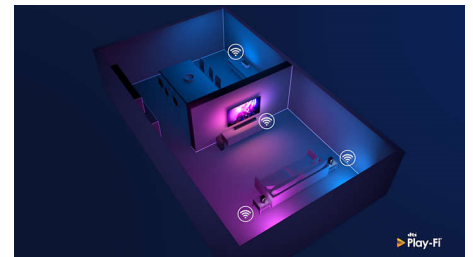

DTS Play-Fi

With DTS Play-Fi on your Philips TV you can connect to compatible speakers in any room. Got wireless speakers in the kitchen? Listen to the film while you make a snack, or keep up with the sports commentary while you get everyone a drink.