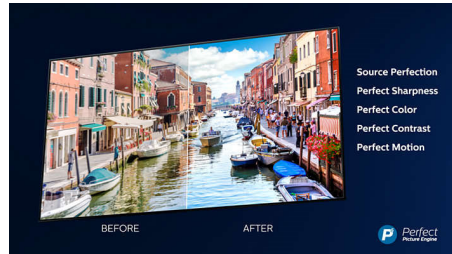

P5 Perfect Picture Engine

The Philips P5 engine delivers a picture as brilliant as the content you love. Details have noticeably more depth. Colours are vivid, while skin tones look natural. Contrast is so crisp you'll feel every detail. Motion is perfectly smooth.