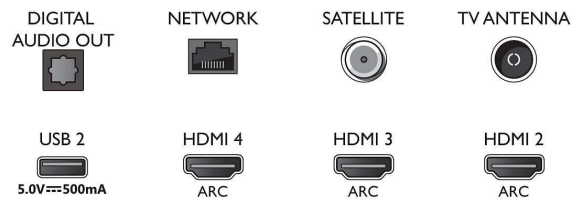

Connections

Side

Bottom

4K UHD LED Android TV

146 cm (58") Ambilight TV Major HDR formats supported, P5 Perfect Picture Engine, Android TV/AI voice control

58PUS9005/12

Specifications

- Teletext: 1000 page Hypertext
- HEVC support