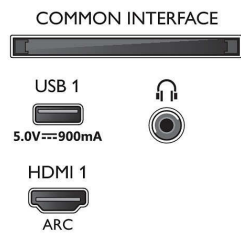

4K UHD LED Android TV

146 cm (58") Ambilight TV Major HDR formats supported, P5 Perfect Picture Engine, Android TV/AI voice control

58PUS9005/12

Specifications

Ambilight

- Ambilight Features: Built-in Ambilight+hue, Ambilight Music, Game Mode, Wall colour adaptive, Lounge mode, AmbiWakeup, AmbiSleep
- Ambilight Version: 4 sided

Picture/Display

- Aspect ratio: 16:9
- Diagonal screen size (inch): 58 inch
- Diagonal screen size (metric): 146 cm
- Display: 4K Ultra HD LED

- Panel resolution: 3840 x 2160
- Picture engine: P5 Perfect Picture Engine
- Picture enhancement: Ultra Resolution, HDR10+, Dolby Vision, 2200 PPI
- Diagonal screen size (inch): 58 inch

Supported Display Resolution

- Computer inputs on all HDMI: HDR supported, HDR10/HLG, up to 4K UHD 3840 x 2160 @60 Hz
- Video inputs on all HDMI: up to 4K UHD 3840 x

2160 @60 Hz, HDR supported, HDR10/HLG (Hybrid Log Gamma), HDR10+/Dolby Vision

Tuner/Reception/Transmission

- Digital TV: DVB-T/T2/T2-HD/C/S/S2
- Video Playback: PAL, SECAM
- MPEG Support: MPEG2, MPEG4
- TV Programme guide*: 8-day Electronic Programme Guide
- Signal strength indication

Connections

Side