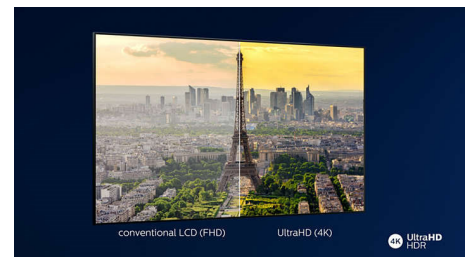

Design

Silver metal bezel. Dark chrome swivel stand.

HDR10+ supported

Your Philips TV is primed to get the most out of the HDR10+ video format. Contrast, colour and brightness levels are adjusted from frame to frame. Whether it's a must-watch series or the new blockbuster, shadows will be deeper. Bright surfaces will shine. Colours will be truer.