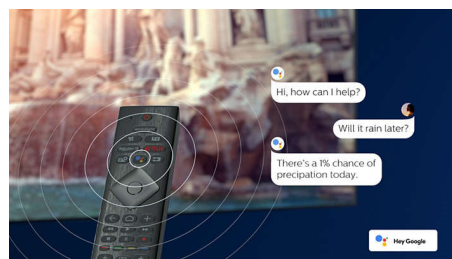

Voice assistant

Control your Philips Android TV with your voice. Want to play a game, watch Netflix or find content and apps in the Google Play store? Just tell your TV. You can even command all

58PUS9005/12

Google Assistant-compatible smart home devices, like dimming the lights and setting the thermostat on movie night. Without leaving the sofa. The days of searching for the TV remote are over. Now you can use your voice to control your Philips smart TV via Alexa-enabled devices, like Amazon Echo. Turn your TV on, change the channel, switch to your gaming console and more with Alexa.