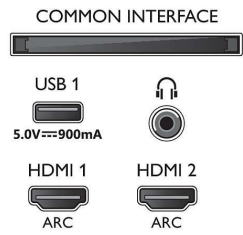

Specifications

Ambilight

- Ambilight Features: Built-in Ambilight+hue, Ambilight Music, Game Mode, Wall colour adaptive, Lounge mode
- Ambilight Version: 3 sided

Picture/Display

- Aspect ratio: 16:9
- Diagonal screen size (inch): 58 inch
- Diagonal screen size (metric): 146 cm
- Display: 4K Ultra HD LED

- Panel resolution: 3840 x 2160
- Picture engine: P5 Perfect Picture Engine
- Picture enhancement: Ultra Resolution, Micro Dimming Pro, 1700 PPI, HDR10+
- Diagonal screen size (inch): 58 inch

Supported Display Resolution

- Computer inputs on all HDMI: HDR supported, HDR10/HLG, up to 4K UHD 3840 x 2160 @60 Hz
- Video inputs on all HDMI: up to 4K UHD 3840 x

2160 @60 Hz, HDR supported, HDR10/HLG (Hybrid Log Gamma), HDR10+/Dolby Vision

Tuner/Reception/Transmission

- Digital TV: DVB-T/T2/T2-HD/C/S/S2
- Video Playback: NTSC, PAL, SECAM
- MPEG Support: MPEG2, MPEG4
- TV Programme guide*: 8-day Electronic Programme Guide
- Signal strength indication

Connections

Side