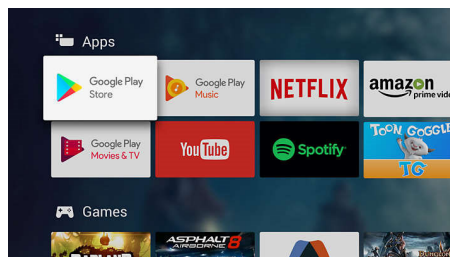

TV Content

Go beyond traditional TV programming with Google Play Store and Philips App Gallery.

Experience endless movies, TV, music, apps and games online. More to love.

AI voice control.

Control your Philips Android TV with your voice. Want to play a game, watch Netflix or find content and apps in the Google Play store? Just tell your TV. You can even command all Google Assistant-compatible smart home devices, like dimming the lights and setting the thermostat on movie night. Without leaving the sofa. The days of searching for the TV remote are over. Now you can use your voice to control your Philips smart TV via Alexa-enabled devices, like Amazon Echo. Turn your TV on, change the channel, switch to your gaming console and more with Alexa.