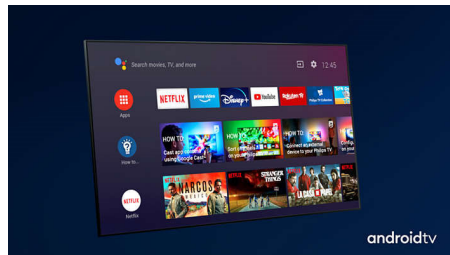

Android TV.

Make your Philips Android TV your own. If it's all about Amazon and YouTube this week and Rakuten TV and Netflix next week - no problem. A clear, intuitive interface lets you put the content you love front and centre. Easily pick up where you left off in the latest series, or check out the new movie releases.