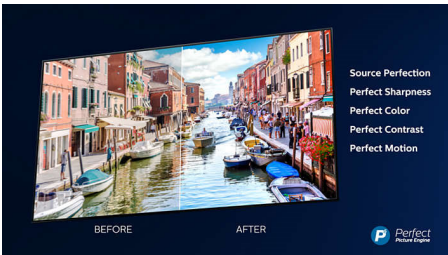

P5 Perfect Picture Engine

The Philips P5 engine delivers a picture as brilliant as the content you love. Details have noticeably more depth. Colours are vivid, while skin tones look natural. Contrast is so crisp you'll feel every detail. Motion is perfectly smooth.