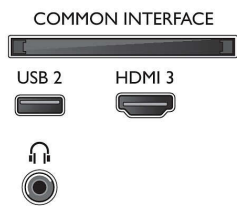

Specifications

Ambilight

- Ambilight Version: 3 sided

Picture/Display

- Aspect ratio: 16:9
- Diagonal screen size (metric): 108 cm
- Display: 4K Ultra HD LED
- Panel resolution: 3840 x 2160
- Picture enhancement: Micro Dimming, Ultra Resolution, 1200 PPI, Dolby Vision, HDR10+
- Diagonal screen size (inch): 43 inch

Supported Display Resolution

- Computer inputs on all HDMI: up to 4K UHD

3840 x 2160 @60 Hz

- Video inputs on all HDMI: up to 4K UHD 3840 x 2160 @60 Hz, HDR supported, HDR10/HLG (Hybrid Log Gamma), HDR10+/Dolby Vision

Tuner/Reception/Transmission

- Digital TV: DVB-T/T2/T2-HD/C/S/S2
- Video Playback: NTSC, PAL, SECAM
- MPEG Support: MPEG2, MPEG4
- TV Programme guide*: 8-day Electronic Programme Guide
- Signal strength indication
- Teletext: 1000 page Hypertext
- HEVC support

Smart TV Features

- User Interaction: SimplyShare, Wi-Fi Miracast certified*
- Interactive TV: HbbTV
- Programme: Pause TV, USB recording*
- SmartTV apps*: Online video stores, Open Internet browser, TV on demand, YouTube
- Ease of Installation: Auto detect Philips devices, Network installation wizard, Settings assistant wizard
- Ease of Use: One-stop smart menu button, On-screen user manual
- Firmware upgradeable: Firmware auto upgrade wizard, Firmware upgradeable via USB, Online

Connections

Side