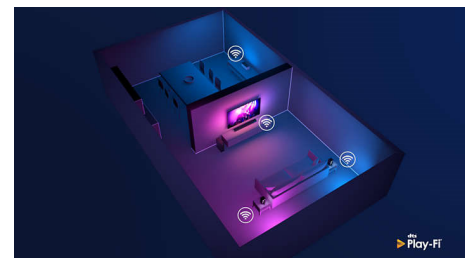

DTS Play-Fi

With DTS Play-Fi on your Philips TV you can connect to compatible speakers in any room. Got wireless speakers in the kitchen? Listen to the film while you make a snack, or keep up with the sports commentary while you get everyone a drink.

androidtv