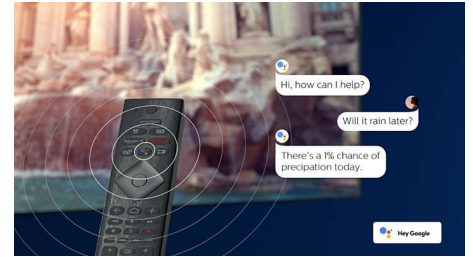

Voice assistant

Control your Philips Android TV with your voice. Want to play a game, watch Netflix or find content and apps in the Google Play store? Just tell your TV. You can even command all Google Assistant-compatible smart home devices, like dimming the lights and setting the thermostat on movie night. Without leaving the sofa. The days of searching for the TV remote are over. Now you can use your voice to control your Philips smart TV via Alexa-enabled devices, like Amazon Echo. Turn your TV on, change the channel, switch to your gaming console and more with Alexa.