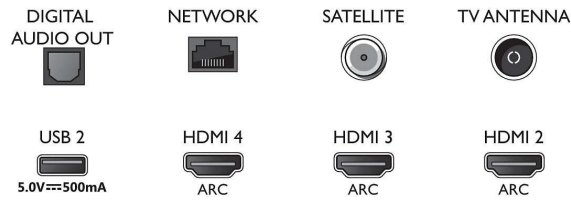

Connections

Side

Bottom

4K UHD LED Android TV

108 cm (43") Ambilight TV Major HDR formats supported, P5 Perfect Picture Engine, Android TV/AI voice control

Specifications

- Teletext: 1000 page Hypertext
- HEVC support