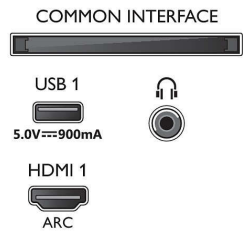

4K UHD LED Android TV

108 cm (43") Ambilight TV Major HDR formats supported, P5 Perfect Picture Engine, Android TV/AI voice control

43PUS8535/12

Specifications

Ambilight

- Ambilight Features: Built-in Ambilight+hue, Ambilight Music, Game Mode, Wall colour adaptive, Lounge mode, AmbiWakeup, AmbiSleep
- Ambilight Version: 3 sided

Picture/Display

- Aspect ratio: 16:9
- Diagonal screen size (inch): 43 inch
- Diagonal screen size (metric): 108 cm
- Display: 4K Ultra HD LED

- Panel resolution: 3840 x 2160
- Picture engine: P5 Perfect Picture Engine
- Picture enhancement: Ultra Resolution, Dolby Vision, HDR10+, 2100 PPI
- Diagonal screen size (inch): 43 inch

Supported Display Resolution

- Computer inputs on all HDMI: HDR supported, HDR10/HLG, up to 4K UHD 3840 x 2160 @60 Hz
- Video inputs on all HDMI: up to 4K UHD 3840 x

2160 @60 Hz, HDR supported, HDR10/HLG (Hybrid Log Gamma), HDR10+/Dolby Vision

Tuner/Reception/Transmission

- Digital TV: DVB-T/T2/T2-HD/C/S/S2
- Video Playback: PAL, SECAM
- MPEG Support: MPEG2, MPEG4
- TV Programme guide*: 8-day Electronic Programme Guide
- Signal strength indication

Connections

Side