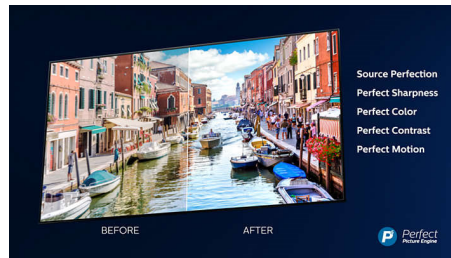

P5 Perfect Picture Engine

The Philips P5 engine delivers a picture as brilliant as the content you love. Details have noticeably more depth. Colours are vivid, while skin tones look natural. Contrast is so crisp you'll feel every detail. Motion is perfectly smooth.