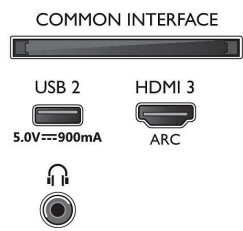

Specifications

Ambilight

- Ambilight Features: Ambilight Music, Built-in Ambilight+hue, Game Mode, Lounge mode, Wall colour adaptive
- Ambilight Version: 3 sided

Picture/Display

- Aspect ratio: 16:9
- Diagonal screen size (inch): 50 inch
- Diagonal screen size (metric): 126 cm
- Display: 4K Ultra HD LED
- Panel resolution: 3840 x 2160

- Picture engine: P5 Perfect Picture Engine
- Picture enhancement: Ultra Resolution, Dolby Vision, HDR10+, 1700 PPI, HLG (Hybrid Log Gamma)
- Diagonal screen size (inch): 50 inch

Supported Display Resolution

- Computer inputs on all HDMI: up to 4K UHD 3840 x 2160 @60 Hz, HDR supported, HDR10/HLG
- Video inputs on all HDMI: up to 4K UHD 3840 x 2160 @60 Hz, HDR supported, HDR10/HLG

(Hybrid Log Gamma), HDR10+/Dolby Vision

Tuner/Reception/Transmission

- Digital TV: DVB-T/T2/T2-HD/C/S/S2
- Video Playback: PAL, SECAM
- MPEG Support: MPEG2, MPEG4
- TV Programme guide*: 8-day Electronic Programme Guide
- Signal strength indication
- Teletext: 1000 page Hypertext
- HEVC support

Connections

Side