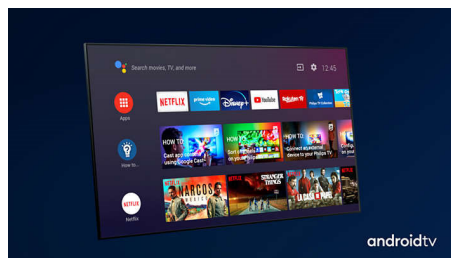

Android TV.

Make your Philips Android TV your own. If it's all about Amazon and YouTube this week and

Rakuten TV and Netflix next week - no problem. A clear, intuitive interface lets you put the content you love front and centre. Easily pick up where you left off in the latest series, or check out the new movie releases.