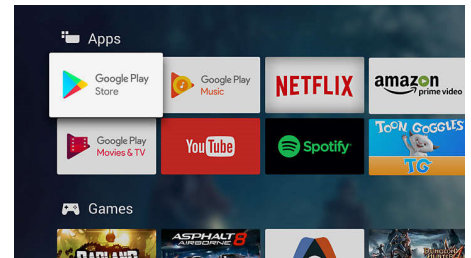

TV Content

Go beyond traditional TV programming with Google Play Store and Philips App Gallery. Experience endless movies, TV, music, apps and games online. More to love.

AI voice control.

Control your Philips Android TV with your voice. Want to play a game, watch Netflix or find content and apps in the Google Play store? Just tell your TV. You can even command all Google Assistant-compatible smart home devices, like dimming the lights and setting the thermostat on movie night. Without leaving the sofa. The days of searching for the TV remote are over. Now you can use your voice to control your Philips smart TV via Alexa-enabled devices, like Amazon Echo. Turn your TV on, change the channel, switch to your gaming console and more with Alexa.