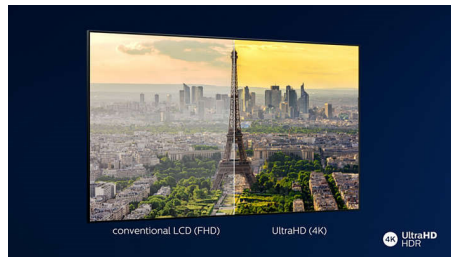

HDR10+ supported

Your Philips TV is primed to get the most out of the HDR10+ video format. Contrast, colour and brightness levels are adjusted from frame to frame. Whether it's a must-watch series or the new blockbuster, shadows will be deeper. Bright surfaces will shine. Colours will be truer.