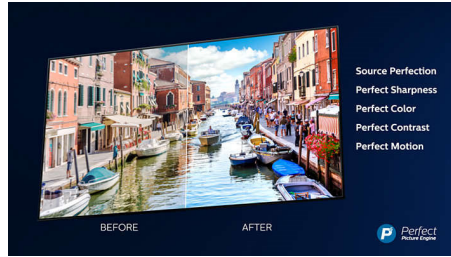

P5 Perfect Picture Engine

The Philips P5 engine delivers a picture as brilliant as the content you love. Details have noticeably more depth. Colours are vivid, while skin tones look natural. Contrast is so crisp you'll feel every detail. Motion is perfectly smooth.