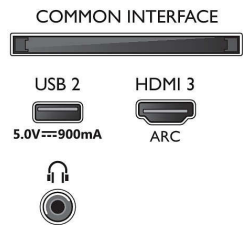

4K UHD LED Smart TV

189 cm (75") Ambilight TV Major HDR formats supported, P5 Perfect Picture Engine, Alexa built-in

75PUS7805/12

Specifications

Ambilight

- Ambilight Features: Ambilight Music, Built-in Ambilight+hue, Game Mode, Lounge mode, Wall colour adaptive
- Ambilight Version: 3 sided

Picture/Display

- Aspect ratio: 16:9
- Diagonal screen size (inch): 75 inch
- Diagonal screen size (metric): 189 cm
- Display: 4K Ultra HD LED
- Panel resolution: 3840 x 2160

- Picture engine: P5 Perfect Picture Engine
- Picture enhancement: Ultra Resolution, Dolby Vision, HDR10+, 1700 PPI, HLG (Hybrid Log Gamma)
- Diagonal screen size (inch): 75 inch

Supported Display Resolution

- Computer inputs on all HDMI: up to 4K UHD 3840 x 2160 @60 Hz, HDR supported, HDR10/HLG
- Video inputs on all HDMI: up to 4K UHD 3840 x 2160 @60 Hz, HDR supported, HDR10/HLG

(Hybrid Log Gamma), HDR10+/Dolby Vision

Tuner/Reception/Transmission

- Digital TV: DVB-T/T2/T2-HD/C/S/S2
- Video Playback: PAL, SECAM
- MPEG Support: MPEG2, MPEG4
- TV Programme guide*: 8-day Electronic Programme Guide
- Signal strength indication
- Teletext: 1000 page Hypertext
- HEVC support

Connections

Side