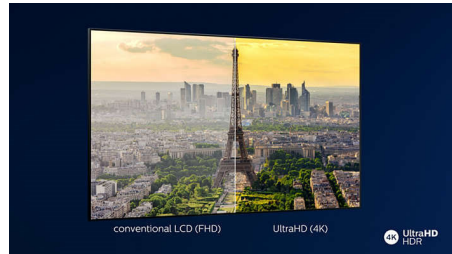

4K UHD HDR

Your Philips 4K UHD TV is compatible with all major HDR formats, including HDR10+ and Dolby Vision. Whether it's a must-watch series or the latest video game, shadows will be deeper. Bright surfaces will shine. Colours will be truer.