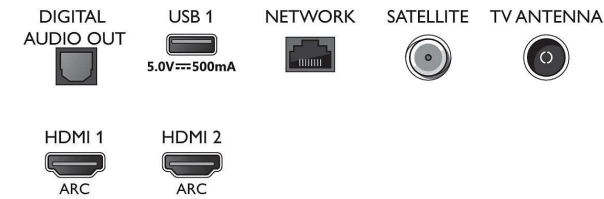

Connections

Side

Bottom

Specifications

Smart TV Features

- User Interaction: SimplyShare, Screen mirroring
- Interactive TV: HbbTV
- Programme: Pause TV, USB recording*
- SmartTV apps*: Online video stores, Open Internet browser, TV on demand, YouTube, Netflix TV
- Ease of Installation: Auto detect Philips devices, Network installation wizard, Settings assistant wizard
- Ease of Use: One-stop smart menu button, On-screen user manual
- Firmware upgradeable: Firmware auto upgrade wizard, Firmware upgradeable via USB, Online firmware upgrade
- Screen Format Adjustments: Advance - Shift, Basic - Fill Screen, Fit to screen, Zoom, stretch, Wide screen
- Voice assistant*: Amazon Alexa built-in, RC with Mic.