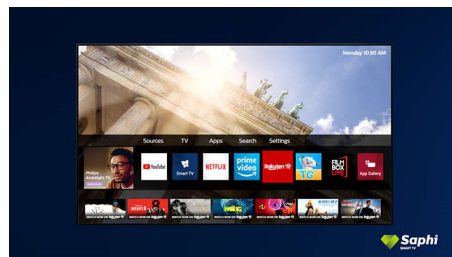

Saphi Smart TV

SAPHI is a fast, intuitive operating system that makes your Philips Smart TV a real pleasure to use. Enjoy one-button access to a clear icon-based menu. Quickly navigate to popular

Philips Smart TV apps including YouTube, Netflix and more.