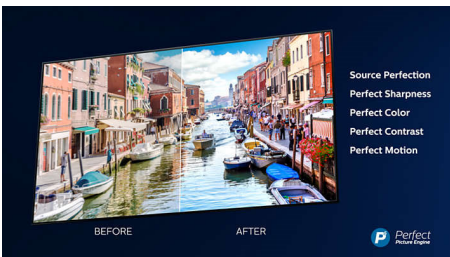

P5 Perfect Picture Engine

The Philips P5 Perfect Picture Engine delivers an image as brilliant as the content you love. Details have noticeably more depth. Colours are vivid, while skin tones look natural. Contrast is so crisp you'll feel every detail. And

motion is so smooth that you'll never lose sight of the ball, no matter how fast the play.