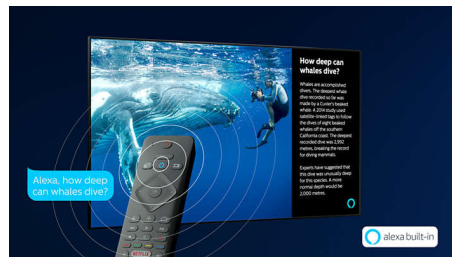

Voice control

Now you can use your voice to control your Philips smart TV. You can ask Alexa to change channels, switch to your gaming console or control smart-home devices like your lights and thermostat. You can do all of this and more with Alexa.