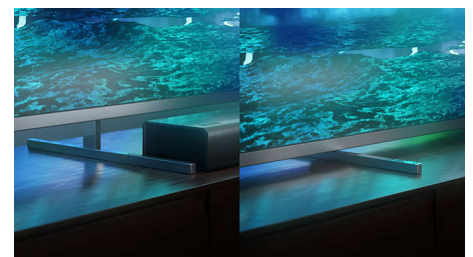

## Design

The virtually bezel-free screen of this 4K smart TV goes with just about any interior. The slim feet make it seem as if the screen is floating above your TV unit and you can widen the feet to accommodate longer soundbars.