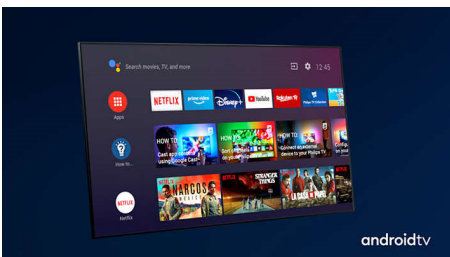

Simply smart. Android TV

Your Philips Android TV gives you the content you want—when you want it. You can customise the home screen to display your favourite apps, making it simple to start streaming the movies and shows you love. Or pick up where you left off.