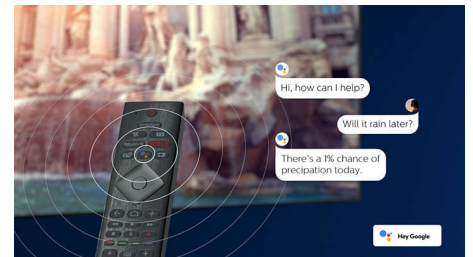

## Dolby Vision + Dolby Atmos

Support for Dolby's premium sound and video formats means that the HDR content that you watch will look—and sound—glorious. You'll enjoy a picture that reflects the director's original intentions and experience spacious sound with real clarity and depth.

## AI voice control

Push a button on the remote to talk to the Google Assistant. Control the TV or Google Assistant-compatible smart home devices with your voice. Or ask Alexa to control the TV via Alexa-enabled devices.