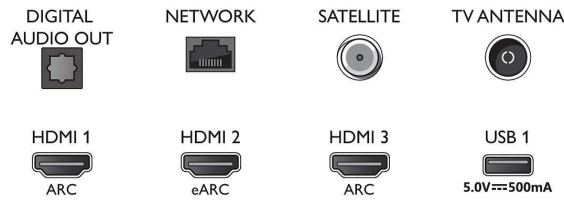

## Picture/Display

- Aspect ratio: 16:9
- Diagonal screen size (inch): 50 inch
- Diagonal screen size (metric): 126 cm

- Display: 4K Ultra HD LED
- Panel resolution: 3840 x 2160
- Picture engine: P5 Perfect Picture Engine
- Picture enhancement: Ultra Resolution, Dolby Vision, HDR10+, ISF image calibration, Micro Dimming Pro
- Diagonal screen size (inch): 50 inch

## Tuner/Reception/Transmission

- Digital TV: DVB-T/T2/T2-HD/C/S/S2
- Video Playback: PAL, SECAM
- MPEG Support: MPEG2, MPEG4
- TV Programme guide\*: 8-day Electronic

## Connections

Side

Bottom