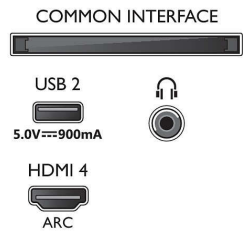

4K UHD Android TV

4 sided Ambilight TV Major HDR formats supported, P5 Perfect Picture Engine, 126 cm (50") Android TV

50PUS9006/12

Specifications

Ambilight

- Ambilight Features: Built-in Ambilight+hue, Ambilight Music, Game Mode, Wall colour adaptive, Lounge mode, AmbiWakeup, AmbiSleep, Philips Wireless Home Speakers
- Ambilight Version: 4 sided

Picture/Display

- Aspect ratio: 16:9
- Diagonal screen size (inch): 50 inch
- Diagonal screen size (metric): 126 cm

- Display: 4K Ultra HD LED
- Panel resolution: 3840 x 2160
- Picture engine: P5 Perfect Picture Engine
- Picture enhancement: Ultra Resolution, Dolby Vision, HDR10+, ISF image calibration, Micro Dimming Pro
- Diagonal screen size (inch): 50 inch

Supported Display Resolution

- Computer inputs on all HDMI: HDR supported, HDR10/HLG, up to 4K UHD

3840 x 2160 @60 Hz, HDR supported, HDR10+/HLG

- Video inputs on all HDMI: up to 4K UHD 3840 x 2160 @60 Hz, HDR supported, HDR10/HLG (Hybrid Log Gamma), HDR10+/Dolby Vision

Tuner/Reception/Transmission

- Digital TV: DVB-T/T2/T2-HD/C/S/S2
- Video Playback: PAL, SECAM
- MPEG Support: MPEG2, MPEG4
- TV Programme guide*: 8-day Electronic

Connections

Side