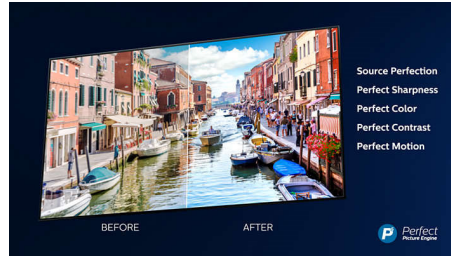

P5 Perfect Picture Engine

The Philips P5 engine delivers a picture as brilliant as the content you love. Details have noticeably more depth. Colors are vivid, while skin tones look natural. Contrast is so crisp you'll feel every detail. Motion is perfectly smooth.

Ultra HD Premium

The Ultra HD Premium certification on your Philips OLED TV is the promise of an incredibly lifelike 4K UHD picture for the content you love. You'll be captivated by greater brightness and contrast, and a wider colour gamut that unlocks millions of subtle shades. The HDR content you watch will come to life with more realistic depth and detail.