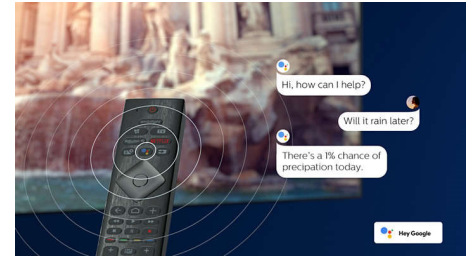

Google Assistant built-in

Control your Philips Android TV with your voice. Want to play a game, watch Netflix, or find content and apps in the Google Play store? Just tell your TV. You can even command all Google Assistant-compatible smart home devices-like dimming the lights and setting the thermostat on movie night. Without leaving the sofa.