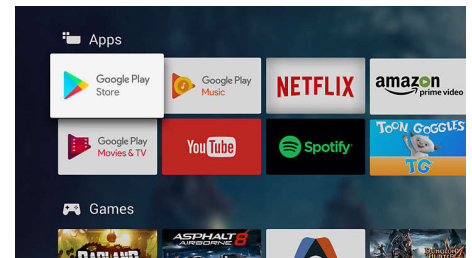

TV Content

Go beyond traditional TV programming with Google Play Store and Philips App Gallery. Experience endless movies, TV, music, apps and games online. More to love.

16GB of expandable memory

16GB of expandable memory means there is plenty of room to store all your favorite content and to install more apps.

DTS HD Premium Sound

DTS HD Premium Suite delivers high-end audio processing for better sound from your speakers. Preserving the purity of the original content, you'll enjoy immersive sound, deep bass and crystal clear dialog without any fluctuations, clipping, or distortion.