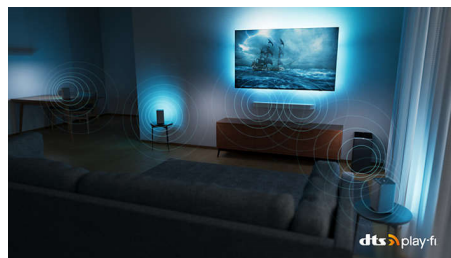

DTS Play-Fi compatible

Philips Wireless Home System powered by DTS Play-Fi lets you connect to compatible soundbars and wireless speakers around your home in seconds. Listen to movies in the kitchen. Play music anywhere. You can even create a home-cinema surround-sound system using your Philips TV as a central speaker.