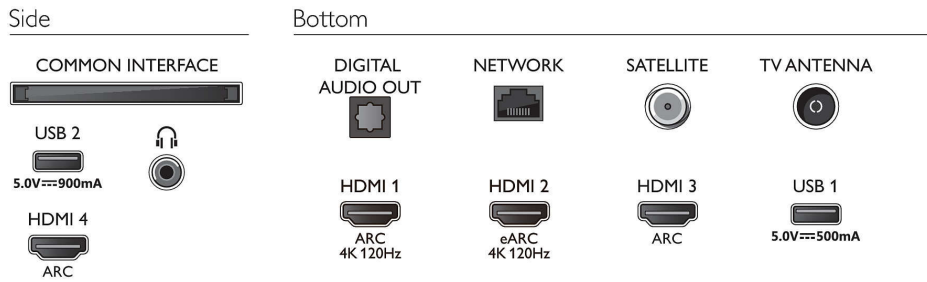

Specifications

Ambilight

- Ambilight Features: Built-in Ambilight+hue, Ambilight Music, Game Mode, Wall colour adaptive, Lounge mode, AmbiWakeup, AmbiSleep, Philips Wireless Home Speakers, Ambilight Aurora, Ambilight Boot-Up Animation
- Ambilight Version: 3 sided

Picture/Display

- Diagonal screen size (metric): 139 cm
- Display: 4K Ultra HD LED

- Panel resolution: 3840 x 2160
- Native refresh rate: 120 Hz
- Picture engine: P5 Perfect Picture Engine
- Picture enhancement: HDR10+, Dolby Vision, Micro Dimming Pro, Film-maker mode, Natural Motion, Wide Colour Gamut 90% DCI/P3, CalMAN Ready
- Diagonal screen size (inch): 55 inch

Display input resolution

- Resolution-Refresh rate: 576 p - 50 Hz, 640 x 480

- 60 Hz, 720 p - 50 Hz, 60 Hz, 2560 x 1440 - 60 Hz, 120 Hz, 1920 x 1080 p - 24 Hz, 25 Hz, 30 Hz, 50 Hz, 3840 x 2160 p - 24 Hz, 25 Hz, 30 Hz, 50 Hz, 60 Hz, 100 Hz, 120 Hz.

Tuner/Reception/Transmission

- Digital TV: DVB-T/T2/T2-HD/C/S/S2
- TV Programme guide*: 8-day Electronic Programme Guide
- Signal strength indication

Connections